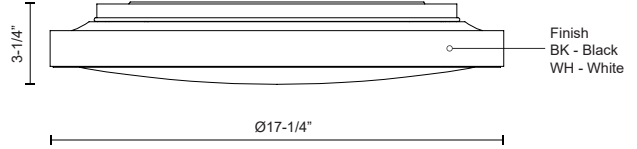

DESCRIPTION

Circular steel base with polymeric body, frosted acrylic lens, glossy body and matte painted base

FM43518-BK
Black

FM43518-WH
White

SPECIFICATION DETAILS

* For custom options, consult factory for details.

Fixture Dimensions	D17-1/4" x H3-1/4"
Light Source	AC LED Module
Total Lumens	2550lm
Wattage	32W
Delivered Lumens	BK-1385lm*; WH-1520lm*;
Voltage	120V
Color Temperature	3000K
CRI (Ra)	90CRI
Optional Color Temps	2700K - 5000K Available, Minimum Order Quantities Apply
LED Rated Life	50,000 hours
Diffuser Details	Frosted acrylic diffuser
Dimming	100% - 10%, ELV Dimmer (Not Included)
Location	Dry
Compliance	Energy Star; T24-JA8;
Warranty	5 Years
Mounting Style	All Orientation; Ceiling and Wall;
CEC Title 24 JA8	Yes, JA8-19
Energy Star Certified	Energy Star Compliant