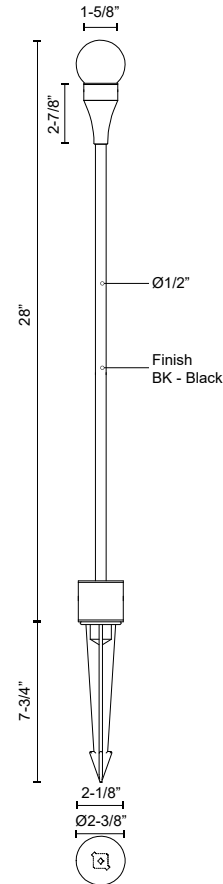

SPECIFICATION DETAILS

Fixture Dimensions	D1-5/8" x H28"
Light Source	LED with Low Voltage Driver
Wattage	4W
Total Lumens	340lm
Delivered Lumens	185lm*
Voltage	12V, with Outdoor Rated Low Voltage Transformer (Transformer supplied by others)
Color Temperature	3000K
CRI (Ra)	90CRI
Optional Color Temps	2700K - 5000K Available, Minimum Order Quantities Apply
LED Rated Life	50,000 hours
Diffuser Details	Frosted acrylic diffuser
Wire Length	24"
Location	Wet
Paint Finish	BK02
Finish Option(s)	Black

* For custom options, consult factory for details.

* For warranty information, please visit www.kuzcolighting.com/warranty

DESCRIPTION

A modern take on a vintage lamp post, the Brixton collection is the perfect mix of nostalgia and minimalism. The globes inspire as they dance around atop modern frames in gardens or walkways in which they sit. The illumination mimics natural moonlight when diffused, creating an unmatched ambiance in any outdoor setting. Garden spike comes standard. Compatible with all outdoor 12V AC transformers (supplied by others).