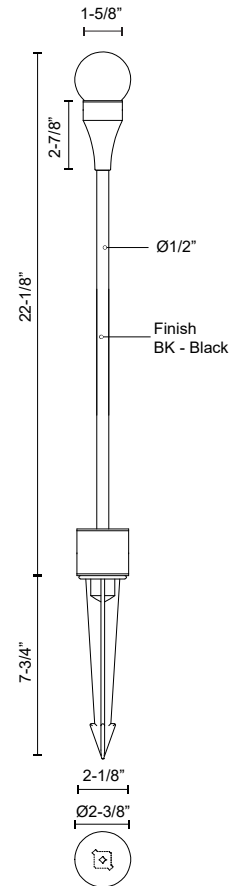

SPECIFICATION DETAILS

Fixture Dimensions	D1-5/8" x H22-1/8"
Light Source	LED with Low Voltage Driver
Wattage	4W
Total Lumens	340lm
Delivered Lumens	185lm*
Voltage	12V, with Outdoor Rated Low Voltage Transformer (Transformer supplied by others)
Color Temperature	3000K
CRI (Ra)	90CRI
Optional Color Temps	2700K - 5000K Available, Minimum Order Quantities Apply
LED Rated Life	50,000 hours
Diffuser Details	Frosted acrylic diffuser
Wire Length	24"
Location	Wet
Paint Finish	BK02
Finish Option(s)	Black

* For custom options, consult factory for details.

* For warranty information, please visit www.kuzcolighting.com/warranty

DESCRIPTION

A modern take on a vintage lamp post, the Brixton collection is the perfect mix of nostalgia and minimalism. The globes inspire as they dance around atop modern frames in gardens or walkways in which they sit. The illumination mimics natural moonlight when diffused, creating an unmatched ambiance in any outdoor setting. Garden spike comes standard. Compatible with all outdoor 12V AC transformers (supplied by others).