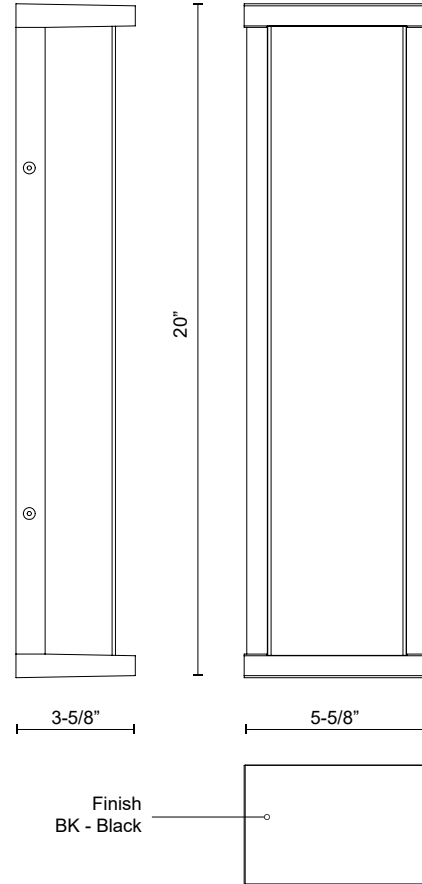

BRAVO EW70720

WALL

PROJECT

SPECIFICATION DETAILS

Fixture Dimensions	W5-5/8" x H20" x E3-5/8"
Light Source	AC LED Module
Wattage	30W
Total Lumens	2550lm
Delivered Lumens	1330lm
Voltage	120V
Color Temperature	3000K
CRI (Ra)	90CRI
Optional Color Temps	2700K - 5000K Available, Minimum Order Quantities Apply
LED Rated Life	50,000 hours
Dimming	100% - 10%, ELV Dimmer (Not Included)
Diffuser Details	Frosted PC
ADA Compliant	Yes
Location	Wet
Illumination Direction	Front
Mounting Style	All Orientation
Paint Finish	BK02

* For custom options, consult factory for details.

* For warranty information, please visit www.kuzcolighting.com/warranty

DESCRIPTION

A dignified presentation of light, the Bravo Collection offers a refined look that sparks conversation. These striking rectangular exterior lights emit an omni directional glow that provides a flood of light to any space you need. Available in two sizes and mounting options to illuminate your exterior space with ease and style.

KUZCO

CANADA: 19054 28TH AVENUE - SURREY, BC V3Z 6M3

USA: 3035 E. LONE MOUNTAIN ROAD - LAS VEGAS, NV 89081

WWW.KUZCOLIGHTING.COM

© 2023 KUZCO LIGHTING. ALL RIGHTS RESERVED.

COMMENT