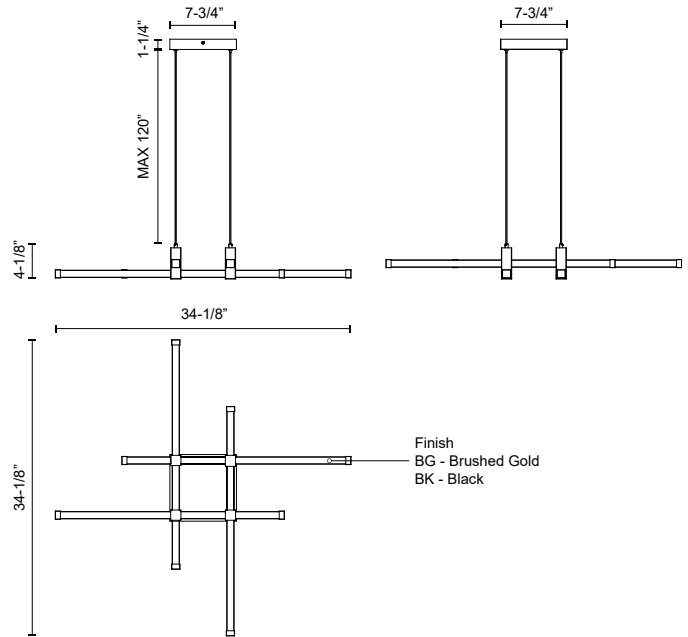

KUZCO

CANADA: 19054 28TH AVENUE - SURREY, BC V3Z 6M3
USA: 3035 E. LONE MOUNTAIN ROAD - LAS VEGAS, NV 89081

WWW.KUZCOLIGHTING.COM

© 2023 KUZCO LIGHTING. ALL RIGHTS RESERVED.

COMMENT