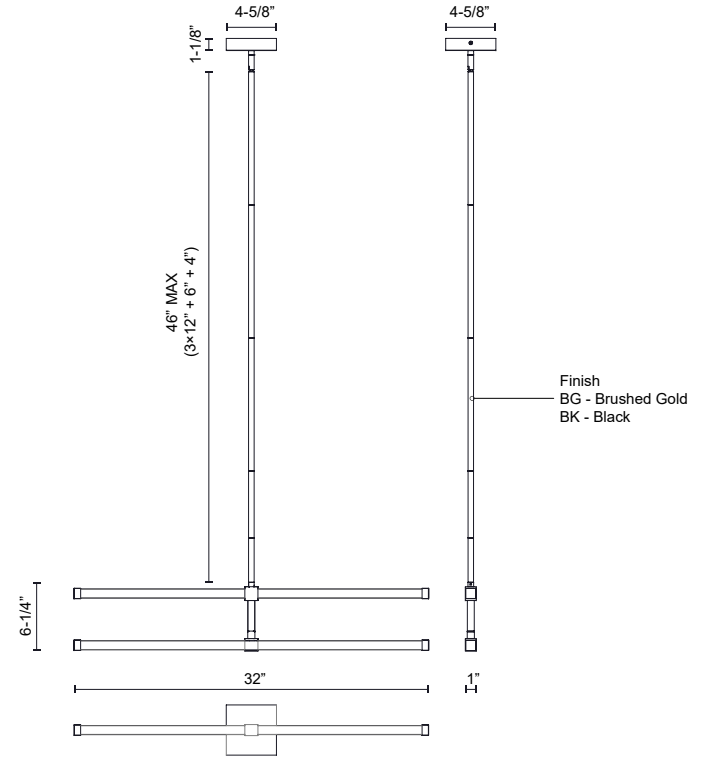

**BLADE
CH23532
CHANDELIERS**

PROJECT

SPECIFICATION DETAILS

Fixture Dimensions	L32" x W1" x H6-1/4"
Light Source	LED with DC Driver
Wattage	20W
Total Lumens	1650lm
Delivered Lumens	BG-1375lm*; BK-1320lm*;
Voltage	120V
Color Temperature	3000K
CRI (Ra)	90CRI
Optional Color Temps	2700K - 5000K Available, Minimum Order Quantities Apply
LED Rated Life	50,000 hours
Dimming	100% - 10%, TRIAC or ELV Dimmer (Not Included)
Diffuser Details	Clear Acrylic Exterior/White Silicone Interior
Adjustable	Yes
Rod Length	46" Max (3x12" + 1x6" + 1x4")
Wire Length	120"
Minimum Hang Height	15"
Sloped Ceiling Adaptable	Yes, Up to 45 Degrees
Location	Dry
Illumination Direction	Up/Down
CEC Title 24 JA8	Yes, JA8-2022
Canopy Dimensions	L4-5/8" x W4-5/8" x H1-1/8"
Paint Finish	BG01; BK02;

* For custom options, consult factory for details.

* For warranty information, please visit www.kuzcolighting.com/warranty

DESCRIPTION

The Blade Collection is as artistic as it is functional. With its linear design and long acrylic ribbed diffusers, the entire Blade family delivers a tremendous depth of light that makes for spectacular lighting in high-traffic areas of the home. With a variety of styles and hanging options available, it's easy to create a unique lighting environment of high caliber.

KUZCO

CANADA: 19054 28TH AVENUE - SURREY, BC V3Z 6M3
USA: 3035 E. LONE MOUNTAIN ROAD - LAS VEGAS, NV 89081

WWW.KUZCOLIGHTING.COM

© 2023 KUZCO LIGHTING. ALL RIGHTS RESERVED.

COMMENT