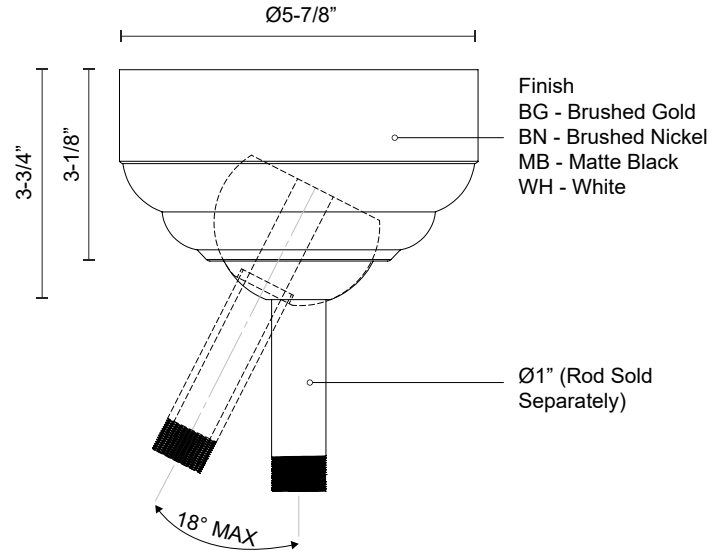

X-ADP 34 FAN

ADAPTORS

DESCRIPTION

Sloped ceiling adaptor for fans. Available in four finishes. Sold separately.

SPECIFICATION DETAILS

Slope Ceiling Adaptor Dimensions	D5-7/8" x H3-3/4"
Sloped Ceiling Adaptable	Yes, Up to 18 Degrees
Location	Damp; Wet (Only CF92952)

SUGGESTED FAN SELECTION TO WORK WITH SLOPE CEILING ADAPTOR

X-ADP 34 BG FAN

X-ADP 34 BN FAN

X-ADP 34 MB FAN

X-ADP 34 WH FAN

KUZCO

CANADA: 19054 28TH AVENUE - SURREY, BC V3Z 6M3

USA: 3035 E. LONE MOUNTAIN ROAD - LAS VEGAS, NV 89081

WWW.KUZCOLIGHTING.COM

© 2023 KUZCO LIGHTING. ALL RIGHTS RESERVED.