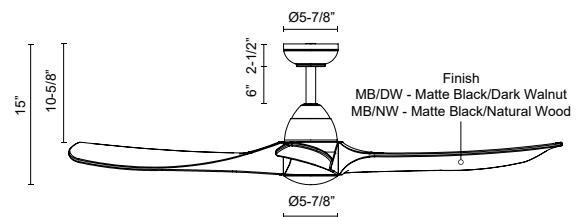

DESCRIPTION

Introducing the Baylor Carved Wood Blade Fan, where style meets innovation in perfect harmony. Crafted with meticulous detail and available in two exquisite finishes – dark walnut and natural oak wood – this fan is a statement piece that complements any decor. Its modern 3-blade design, adorned with sleek matte black accents, adds a touch of sophistication to any room. Choose your desired configuration, with or without the optional light kit, and experience the convenience of smart fan technology, powered by the Smart by Bond app, or opt for the included handheld remote for effortless control.

- Carved real wood blades
- Smart fan technology when you download the Smart by Bond App
- Handheld remote included
- Compatible with iHome, Alexa, and Google products
- dimmable from 100-10%
- Timed on/off options available

COMMENT

KUZCO

CANADA: 19054 28TH AVENUE - SURREY, BC V3Z 6M3

USA: 3035 E. LONE MOUNTAIN ROAD - LAS VEGAS, NV 89081

WWW.KUZCOLIGHTING.COM

© 2024 KUZCO LIGHTING. ALL RIGHTS RESERVED.