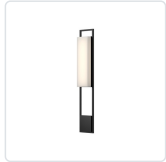

ASPEN EW72533

WALL

PROJECT

EW72533-BK
Black

SPECIFICATION DETAILS

Fixture Dimensions	W6" x H32-7/8" x E2-5/8"
Light Source	AC LED Module
Wattage	22W
Total Lumens	1750lm
Delivered Lumens	750lm*
Voltage	120V
Color Temperature	3000K
CRI (Ra)	90CRI
Optional Color Temps	2700K - 5000K Available, Minimum Order Quantities Apply
LED Rated Life	50,000 hours
Dimming	100% - 10%, ELV Dimmer (Not Included)
Glass Details	Clear Exterior White Interior Glass
ADA Compliant	Yes
Location	Wet
Illumination Direction	Front
Mounting Style	All Orientation
Paint Finish	BK02

* For custom options, consult factory for details.

* For warranty information, please visit www.kuzcolighting.com/warranty

DESCRIPTION

Oversized exterior lighting meets chic, refined design in the Aspen Collection. With two sizes available, these extravagant light fixtures are upscale with a modern design that can be mounted either horizontally or vertically, depending on preference and style. Each lamp emits omnidirectional light that's wonderful for illuminating the front of your home.