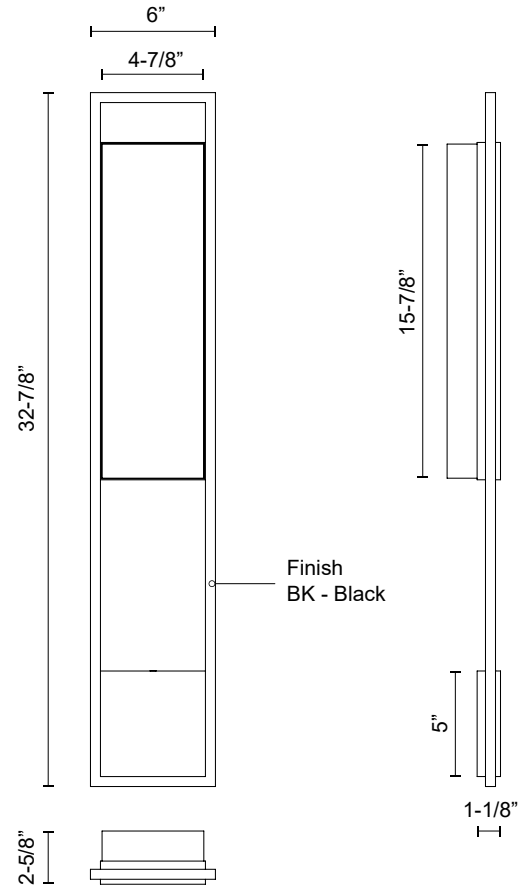

ASPEN EW72533

WALL

PROJECT

SPECIFICATION DETAILS

Fixture Dimensions	W6" x H32-7/8" x E2-5/8"
Light Source	AC LED Module
Wattage	22W
Total Lumens	1750lm
Delivered Lumens	750lm*
Voltage	120V
Color Temperature	3000K
CRI (Ra)	90CRI
Optional Color Temps	2700K - 5000K Available, Minimum Order Quantities Apply
LED Rated Life	50,000 hours
Dimming	100% - 10%, ELV Dimmer (Not Included)
Glass Details	Clear Exterior White Interior Glass
ADA Compliant	Yes
Location	Wet
Illumination Direction	Front
Mounting Style	All Orientation
Paint Finish	BK02

* For custom options, consult factory for details.

* For warranty information, please visit www.kuzcolighting.com/warranty

DESCRIPTION

Oversized exterior lighting meets chic, refined design in the Aspen Collection. With two sizes available, these extravagant light fixtures are upscale with a modern design that can be mounted either horizontally or vertically, depending on preference and style. Each lamp emits omnidirectional light that's wonderful for illuminating the front of your home.

KUZCO

CANADA: 19054 28TH AVENUE - SURREY, BC V3Z 6M3
USA: 3035 E. LONE MOUNTAIN ROAD - LAS VEGAS, NV 89081

WWW.KUZCOLIGHTING.COM

© 2023 KUZCO LIGHTING. ALL RIGHTS RESERVED.

COMMENT