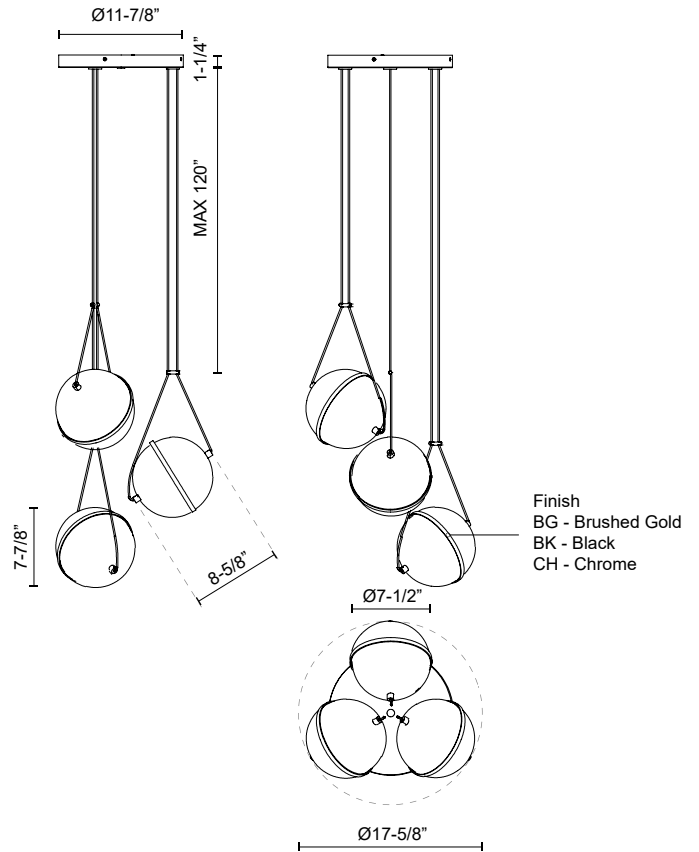

ARIES
CH76718
CHANDELIERS

PROJECT

CH76718-BK
Black

CH76718-BG
Brushed Gold

CH76718-CH
Chrome

SPECIFICATION DETAILS

Fixture Dimensions	D17-5/8" x H7-7/8"
Light Source	LED with DC Driver
Wattage	29W
Total Lumens	2450lm
Delivered Lumens	BG-2245lm*; BK-2170lm*; CH-2290lm*;
Voltage	120V
Color Temperature	3000K
CRI (Ra)	90CRI
Optional Color Temps	2700K - 5000K Available, Minimum Order Quantities Apply
LED Rated Life	50,000 hours
Dimming	100% - 10%, TRIAC or ELV Dimmer (Not Included)
Diffuser Details	Clear External Acrylic
Glass Details	Frosted Internal Glass
Adjustable	Yes
Wire Length	120" Max
Wire Type	Black
Minimum Hang Height	18"
Sloped Ceiling Adaptable	Yes
Location	Dry
Illumination Direction	Up/Down
CEC Title 24 JA8	Yes, JA8-2022
Canopy Dimensions	D11-7/8" x H1-1/4"
Paint Finish	BG01; BK01; CH01;

* For custom options, consult factory for details.

* For warranty information, please visit www.kuzcolighting.com/warranty

DESCRIPTION

The celestial spheres of the Aries Collection create a one-of-a-kind space that's quite literally out of this world. This fantastic displace of floating light makes a superb statement piece in any style home. Each of the three incredible finishes offers completely adjustable lengths up to 120". The gyroscope-like spheres can also be adjusted for optimal lighting from the interior frosted glass accents