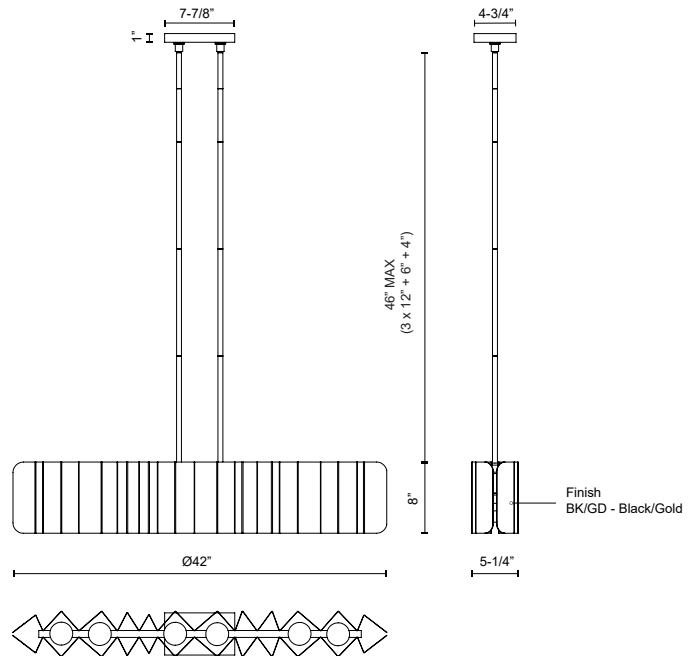

AKIRA LP58042

PENDANTS

PROJECT

LP58042-BK/GD
Black/Gold

SPECIFICATION DETAILS

Fixture Dimensions	L42" x W5-1/4" x H8"
Lamp Type	Incandescent, A19, Medium Base
Wattage	6 x 60W
Voltage	120V
Adjustable	Yes
Rod Length	46" Max (6x12" + 2x6" + 2x4")
Wire Length	120"
Minimum Hang Height	16"
Sloped Ceiling Adaptable	Yes, Up to 18 Degrees
Location	Dry
Bulbs Included	No
Illumination Direction	Up/Down
Canopy Dimensions	L7-7/8" x W4-3/4" x H1"
Paint Finish	BK02; GD01;

* For custom options, consult factory for details.

* For warranty information, please visit www.kuzcolighting.com/warranty

DESCRIPTION

For those who love texture and movement, the Akira Collection is sure to please. Folded black metal with a brush gold interior sets the tone in this modern artistic lighting element. Whether you're looking for a statement piece for a small space or a focal point made for sparking conversation, the various options in the Akira family are perfect. Each variation is socket based to easily choose a color temperature that fits your space and mood.