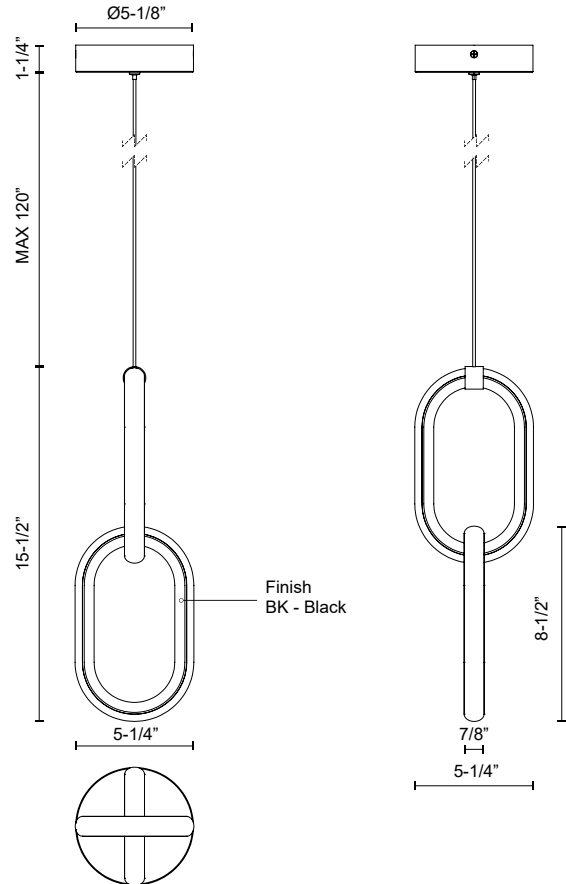

AIREN PD92615

PENDANTS

PROJECT

PD92615-BK
Black

SPECIFICATION DETAILS

Fixture Dimensions	L5-1/4" x W5-1/4" x H15-1/2"
Light Source	LED with DC Driver
Wattage	20W
Total Lumens	1600lm
Delivered Lumens	1161lm
Voltage	120V
Color Temperature	3000K
CRI (Ra)	90CRI
Optional Color Temps	2700K - 5000K Available, Minimum Order Quantities Apply
LED Rated Life	50,000 hours
Dimming	100% - 10%, TRIAC or ELV Dimmer (Not Included)
Diffuser Details	White Silicone
Adjustable	Yes
Wire Length	120" Max
Wire Type	Black
Minimum Hang Height	20"
Sloped Ceiling Adaptable	Yes
Location	Dry
Illumination Direction	Up/Down
CEC Title 24 JA8	Yes, JA8-2022
Canopy Dimensions	D5-1/8" x H1-1/4"
Paint Finish	BK02

* For custom options, consult factory for details.

* For warranty information, please visit www.kuzcolighting.com/warranty

DESCRIPTION

The sophistication and elegance of jewelry are at the heart of the Airen Collection. This sleek chain link design comprises interlocking ovals with LEDs around the exterior. With 360-degree illumination, the Airen family immediately ignites a room with both light and personality.