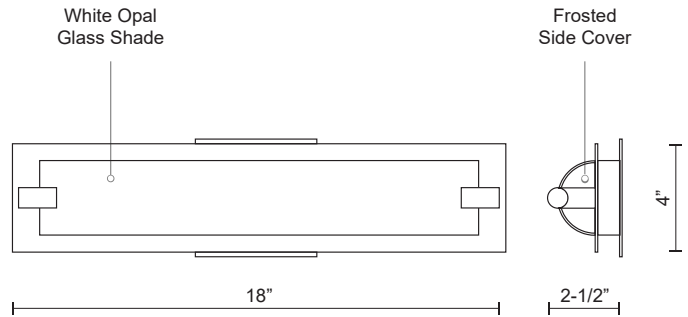

**LIGHTHOUSE
VL0118
VANITY**

PROJECT

DESCRIPTION

Single lamp vanity with white opal glass cylinder and frosted side covers, metal details available in brushed nickel or chrome finish. Equipped with our powerful 120V AC LED technology. Available in three different sizes see series for full details.

VL0118-BN
Brushed Nickel

VL0118-CH
Chrome

VL0118-BK
Black

SPECIFICATION DETAILS

* For custom options, consult factory for details.

Fixture Dimensions	W18" x H4" x E2-1/2"
Light Source	AC LED Module
Wattage	20W
Total Lumens	1600lm
Delivered Lumens	CH-1101lm
Voltage	120V
Color Temperature	3000K
CRI (Ra)	90CRI
Optional Color Temps	2700K - 5000K Available, Minimum Order Quantities Apply
LED Rated Life	50,000 hours
Dimming	100% - 10%, ELV Dimmer (Not Included)
Glass Details	Opal Glass
ADA Compliant	Yes
Location	Damp
Compliance	ADA
Warranty	5 Years
Mounting Style	All Orientation; Wall;
Canopy Dimensions	W4-3/8" x H4-3/8" x E1/8"