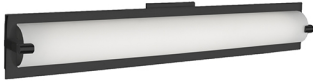

LIGHTHOUSE 601001-LED

VANITY

PROJECT

DESCRIPTION

Single lamp vanity with white opal glass cylinder and frosted side covers, metal details available in brushed nickel or chrome finish. Equipped with our powerful 120V AC LED technology. Available in three different sizes see series for full details.

601001CH-LED
Chrome

601001BN-LED
Brushed Nickel

601001BK-LED
Black

SPECIFICATION DETAILS

* For custom options, consult factory for details.

Fixture Dimensions	W26" x H4" x E2-1/2"
Light Source	AC LED Module
Wattage	29W
Total Lumens	2400lm
Delivered Lumens	BN-1740lm; CH-1504lm;
Voltage	120V
Color Temperature	3000K
CRI (Ra)	90CRI
Optional Color Temps	2700K - 5000K Available, Minimum Order Quantities Apply
LED Rated Life	50,000 hours
Dimming	100% - 10%, ELV Dimmer (Not Included)
Glass Details	Opal Glass
ADA Compliant	Yes
Location	Damp
Compliance	ADA
Warranty	5 Years
Mounting Style	All Orientation; Wall;
Canopy Dimensions	W4-3/8" x H4-3/8" x E1/8"