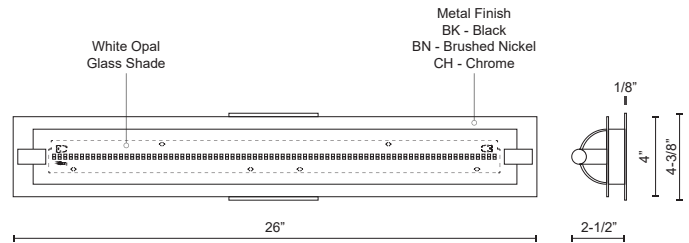

LIGHTHOUSE 601001-LED

VANITY

PROJECT

DESCRIPTION

Single lamp vanity with white opal glass cylinder and frosted side covers, metal details available in brushed nickel or chrome finish. Equipped with our powerful 120V AC LED technology. Available in three different sizes see series for full details.

601001CH-LED
Chrome

601001BN-LED
Brushed Nickel

601001BK-LED
Black

SPECIFICATION DETAILS

* For custom options, consult factory for details.

Fixture Dimensions	W26" x H4" x E2-1/2"
Light Source	AC LED Module
Wattage	29W
Total Lumens	2400lm
Delivered Lumens	BN-1740lm; CH-1504lm;
Voltage	120V
Color Temperature	3000K
CRI (Ra)	90CRI
Optional Color Temps	2700K - 5000K Available, Minimum Order Quantities Apply
LED Rated Life	50,000 hours
Dimming	100% - 10%, ELV Dimmer (Not Included)
Glass Details	Opal Glass
ADA Compliant	Yes
Location	Damp
Compliance	ADA
Warranty	5 Years
Mounting Style	All Orientation; Wall;
Canopy Dimensions	W4-3/8" x H4-3/8" x E1/8"