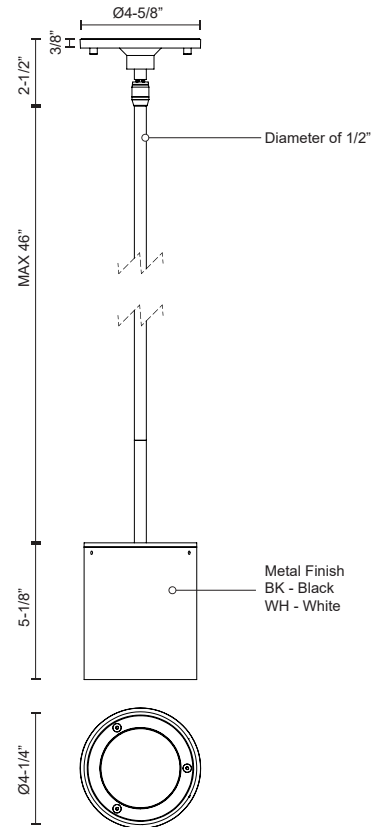

**LAMAR
EP19404
PENDANTS**

PROJECT

EP19404-BK
Black

EP19404-WH
White

SPECIFICATION DETAILS

* For custom options, consult factory for details.

Fixture Dimensions	L4 1/4" x W4 1/4" x H5 1/8"
Light Source	LED with DC Driver
Wattage	21W
Total Lumens	1785lm
Delivered Lumens	BK-1132lm; WH-1215lm;
Voltage	120V
Color Temperature	3000K
CRI (Ra)	90CRI
Optional Color Temps	2700K - 5000K Available, Minimum Order Quantities Apply
LED Rated Life	50,000 hours
Dimming	100% - 10%, TRIAC or ELV Dimmer (Not Included)
Diffuser Details	White PC Diffuser
Adjustable	Yes
Rod Length	46" Max (3x12" + 1x6" + 1x4")
Location	Wet
Warranty	5 Years
Canopy Dimensions	D4-5/8" x H3/8"

DESCRIPTION

Extruded aluminum cylinders with cast retaining rings and mounts. Exterior surface mount or pendant with Frosted PC Diffuser. Down light. Custom options available.

KUZCO

19054 28TH AVENUE
SURREY - BC V3Z 6M3
CANADA