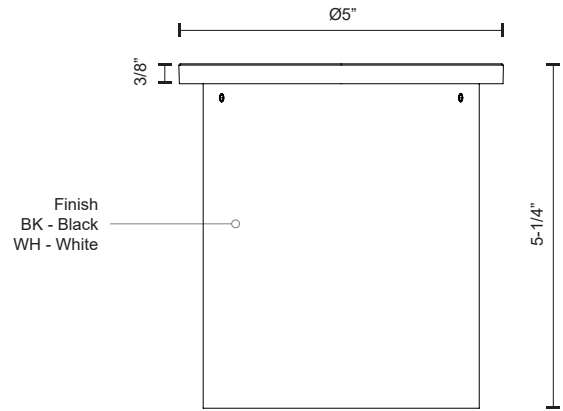

**LAMAR  
EC19404  
CEILING**

PROJECT

EC19404-BK  
Black

EC19404-WH  
White

**SPECIFICATION DETAILS**

\* For custom options, consult factory for details.

<b>Fixture Dimensions</b>	D4 1/4" x H5 1/4"
<b>Light Source</b>	LED with DC Driver
<b>Wattage</b>	19W
<b>Total Lumens</b>	1785lm
<b>Delivered Lumens</b>	BK-1132lm; WH-1215lm;
<b>Voltage</b>	120V
<b>Color Temperature</b>	3000K
<b>CRI (Ra)</b>	90CRI
<b>Optional Color Temps</b>	2700K - 5000K Available, Minimum Order Quantities Apply
<b>LED Rated Life</b>	50,000 hours
<b>Dimming</b>	100% - 10%, TRIAC or ELV Dimmer (Not Included)
<b>Diffuser Details</b>	White PC Diffuser
<b>Location</b>	Wet
<b>Warranty</b>	5 Years
<b>Canopy Dimensions</b>	D5" x H3/8"

**DESCRIPTION**

Extruded aluminum cylinders with cast retaining rings and mounts. Exterior surface mount or pendant with Frosted PC Diffuser. Down light. Custom options available.

COMMENT

**KUZCO**

19054 28TH AVENUE  
SURREY - BC V3Z 6M3  
CANADA