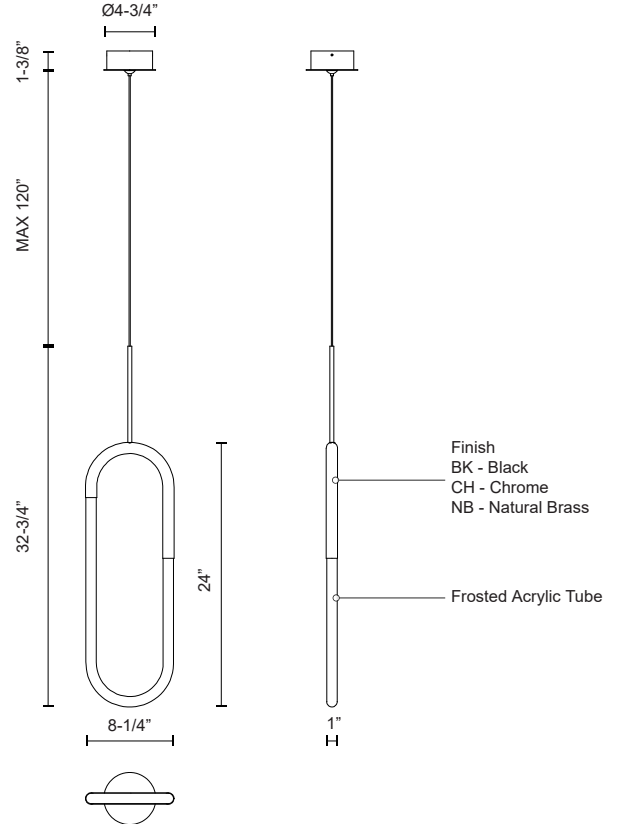

HURON
PD95108
PENDANTS

PROJECT

DESCRIPTION

Extruded aluminum body, acrylic frosted tube, matte powder-coated or plated finish

PD95108-CH
Chrome

PD95108-NB
Natural Brass

PD95108-BK
Black

SPECIFICATION DETAILS

* For custom options, consult factory for details.

Fixture Dimensions	L8-1/4" x W1" x H32-3/4"
Light Source	LED with DC Driver
Wattage	13W
Total Lumens	1100lm
Delivered Lumens	710lm
Voltage	120V
Color Temperature	3000K
CRI (Ra)	90CRI
Optional Color Temps	2700K - 5000K Available, Minimum Order Quantities Apply
LED Rated Life	50,000 hours
Dimming	100% - 10%, TRIAC or ELV Dimmer (Not Included)
Diffuser Details	Frosted Acrylic
Adjustable	Yes
Wire Length	120" Max
Wire Type	Black Coaxial Wire
Location	Dry
Warranty	5 Years
Canopy Dimensions	D4-3/4" x H1-3/8"