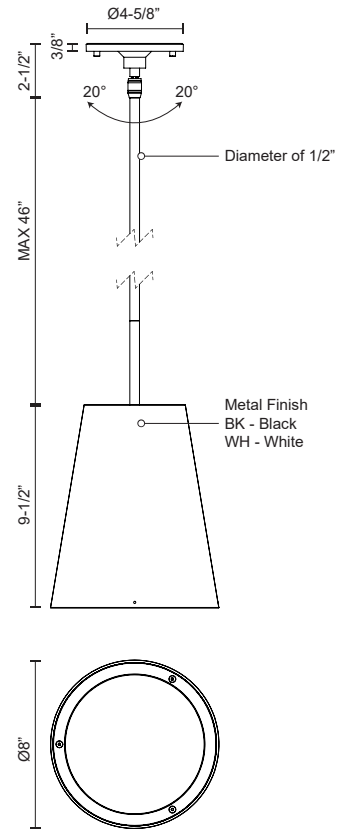

HARTFORD EP16608

PENDANTS

PROJECT

EP16608-BK
Black

EP16608-WH
White

SPECIFICATION DETAILS

* For custom options, consult factory for details.

Fixture Dimensions	D8" x H9 1/2"
Light Source	LED with DC Driver
Wattage	38W
Total Lumens	3200lm
Delivered Lumens	BK-2561lm; WH-2951lm;
Voltage	120V
Color Temperature	3000K
CRI (Ra)	90CRI
Optional Color Temps	2700K - 5000K Available, Minimum Order Quantities Apply
LED Rated Life	50,000 hours
Dimming	100% - 10%, TRIAC or ELV Dimmer (Not Included)
Diffuser Details	White PC Diffuser
Adjustable	Yes
Rod Length	46" Max (3x12" + 1x6" + 1x4")
Location	Wet
Warranty	5 Years
Canopy Dimensions	D4-5/8" x H3/8"

DESCRIPTION

Cast aluminum conical housing with ceiling mount. Lightly powder-coated finish. Opal round glass diffuser. Down light. Pendant. Custom options available.

KUZCO

19054 28TH AVENUE
SURREY - BC V3Z 6M3
CANADA