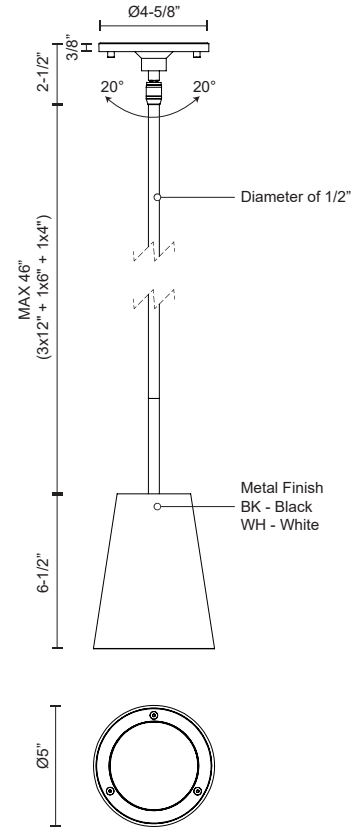

HARTFORD EP16605

PENDANTS

PROJECT

EP16605-BK
Black

EP16605-WH
White

SPECIFICATION DETAILS

* For custom options, consult factory for details.

Fixture Dimensions	D5" x H6 1/2"
Light Source	LED with DC Driver
Wattage	20W
Total Lumens	1600lm
Delivered Lumens	BK-1228lm; WH-1415lm;
Voltage	120V
Color Temperature	3000K
CRI (Ra)	90CRI
Optional Color Temps	2700K - 5000K Available, Minimum Order Quantities Apply
LED Rated Life	50,000 hours
Dimming	100% - 10%, TRIAC or ELV Dimmer (Not Included)
Diffuser Details	White PC Diffuser
Adjustable	Yes
Rod Length	46" Max (3x12" + 1x6" + 1x4")
Location	Wet
Warranty	5 Years
Canopy Dimensions	D4-5/8" x H3/8"

DESCRIPTION

Cast aluminum conical housing with ceiling mount. Lightly powder-coated finish. Opal round glass diffuser. Down light. Pendant. Custom options available.

KUZCO

19054 28TH AVENUE
SURREY - BC V3Z 6M3
CANADA