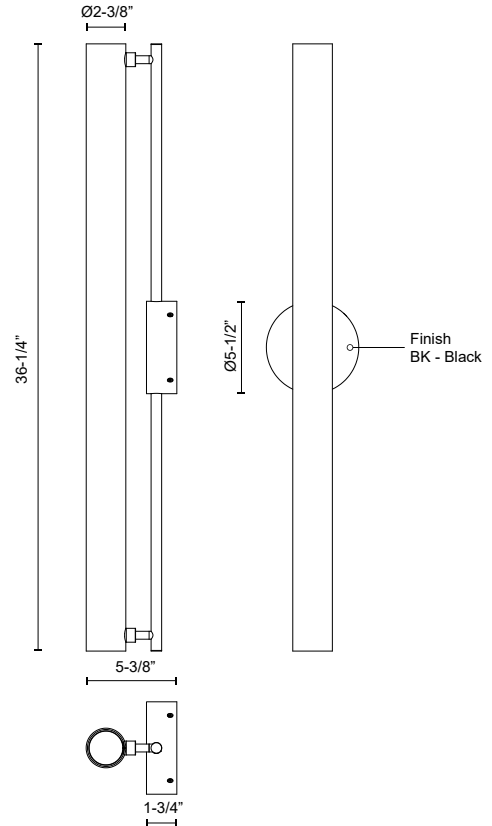

**GRAMERCY  
WS70136**

WALL

PROJECT

WS70136-BK  
Black

**DESCRIPTION**

Glass cylinder with frosted white interior coating and aluminum die-cast body

**SPECIFICATION DETAILS**

\* For custom options, consult factory for details.

<b>Fixture Dimensions</b>	W2-3/8" x H36-1/4" x E5-3/8"
<b>Light Source</b>	LED with DC Driver
<b>Wattage</b>	27W
<b>Total Lumens</b>	2835lm
<b>Delivered Lumens</b>	BK-2266lm
<b>Voltage</b>	120V
<b>Color Temperature</b>	3000K
<b>CRI (Ra)</b>	90CRI
<b>Optional Color Temps</b>	2700K - 5000K Available, Minimum Order Quantities Apply
<b>LED Rated Life</b>	50,000 hours
<b>Dimming</b>	100% - 10%, TRIAC or ELV Dimmer (Not Included)
<b>Glass Details</b>	Frosted Glass
<b>Location</b>	Dry
<b>Mounting Style</b>	All Orientation; Wall;
<b>Warranty</b>	5 Years
<b>Canopy Dimensions</b>	D5-1/2" x E1-3/4"