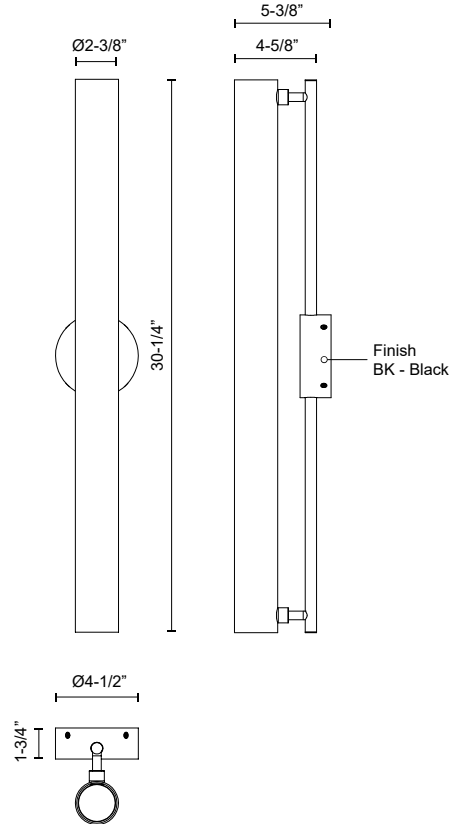

**GRAMERCY  
WS70130**

WALL

PROJECT

**DESCRIPTION**

Glass cylinder with frosted white interior coating and aluminum die-cast body

WS70130-BK  
Black

**SPECIFICATION DETAILS**

\* For custom options, consult factory for details.

<b>Fixture Dimensions</b>	W2-3/8" x H30-1/4" x E5-3/8"
<b>Light Source</b>	LED with DC Driver
<b>Wattage</b>	25W
<b>Total Lumens</b>	2125lm
<b>Delivered Lumens</b>	BK-1800lm
<b>Voltage</b>	120V
<b>Color Temperature</b>	3000K
<b>CRI (Ra)</b>	90CRI
<b>Optional Color Temps</b>	2700K - 5000K Available, Minimum Order Quantities Apply
<b>LED Rated Life</b>	50,000 hours
<b>Dimming</b>	100% - 10%, TRIAC or ELV Dimmer (Not Included)
<b>Glass Details</b>	Frosted Glass
<b>Location</b>	Dry
<b>Mounting Style</b>	All Orientation; Wall;
<b>Warranty</b>	5 Years
<b>Canopy Dimensions</b>	D4-1/2" x H1-3/4"