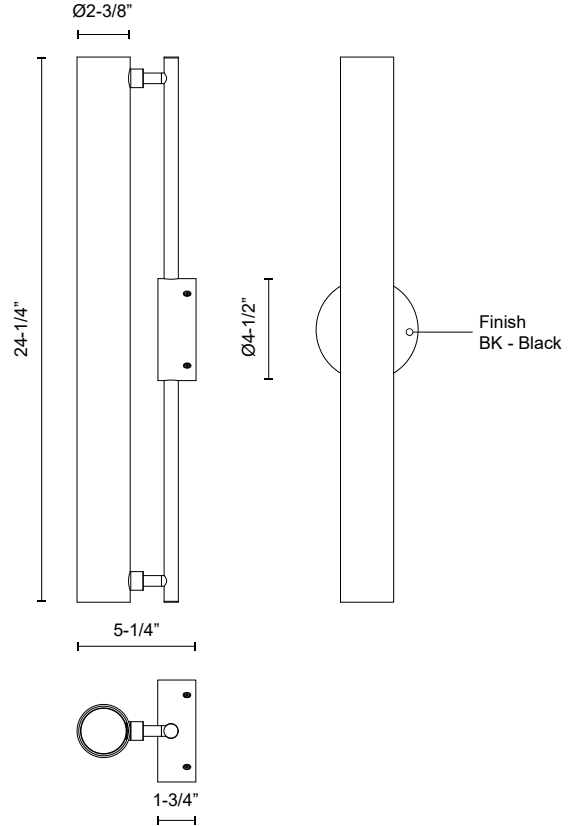

**GRAMERCY  
WS70124**

WALL

PROJECT

**DESCRIPTION**

Glass cylinder with frosted white interior coating and aluminum die-cast body

WS70124-BK  
Black

**SPECIFICATION DETAILS**

\* For custom options, consult factory for details.

|                             |   |
|-----------------------------|---|
| <b>Fixture Dimensions</b>   | W2-3/8" x H24-1/4" x E5-1/4"                            |
| <b>Light Source</b>         | LED with DC Driver                                      |
| <b>Wattage</b>              | 19W   |
| <b>Total Lumens</b>         | 1995lm  |
| <b>Delivered Lumens</b>     | BK-1692lm   |
| <b>Voltage</b>              | 120V  |
| <b>Color Temperature</b>    | 3000K   |
| <b>CRI (Ra)</b>             | 90CRI   |
| <b>Optional Color Temps</b> | 2700K - 5000K Available, Minimum Order Quantities Apply |
| <b>LED Rated Life</b>       | 50,000 hours  |
| <b>Dimming</b>              | 100% - 10%, TRIAC or ELV Dimmer (Not Included)          |
| <b>Glass Details</b>        | Frosted Glass   |
| <b>Location</b>             | Dry   |
| <b>Mounting Style</b>       | All Orientation; Wall;                                  |
| <b>Warranty</b>             | 5 Years   |
| <b>Canopy Dimensions</b>    | D4-1/2" x E1-3/4"                                       |