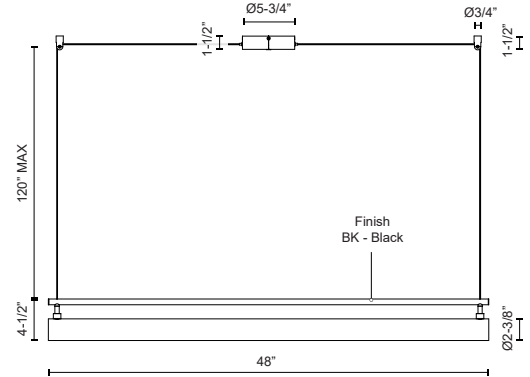

GRAMERCY LP70148

PENDANTS

PROJECT

LP70148-BK
Black

DESCRIPTION

Glass cylinder with frosted white interior coating and aluminum die-cast body

SPECIFICATION DETAILS

* For custom options, consult factory for details.

Fixture Dimensions	L48" x W2-3/8" x H4-1/2"
Light Source	LED with DC Driver
Wattage	38W
Total Lumens	3990lm
Delivered Lumens	BK-3384lm*
Voltage	120V
Color Temperature	3000K
CRI (Ra)	90CRI
Optional Color Temps	2700K - 5000K Available, Minimum Order Quantities Apply
LED Rated Life	50,000 hours
Dimming	100% - 10%, TRIAC or ELV Dimmer (Not Included)
Glass Details	Frosted Glass
Adjustable	Yes
Wire Length	120" Max
Wire Type	Color Matching Coaxial Wire
Minimum Hang Height	8"
Location	Dry
Warranty	5 Years
Canopy Dimensions	D5-3/4" x H1-1/2"