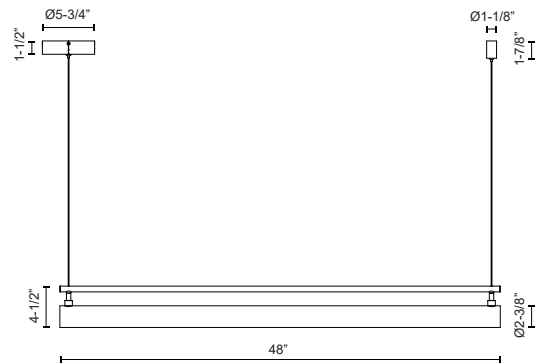

Adjustable Side Canopy Option

KUZCO

19054 28TH AVENUE
SURREY - BC V3Z 6M3
CANADA

WWW.KUZCOLIGHTING.COM

COMMENT