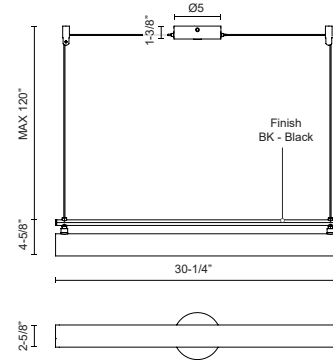

**GRAMERCY  
LP70130  
PENDANTS**

PROJECT

LP70130-BK  
Black

**DESCRIPTION**

Glass cylinder with frosted white interior coating and aluminum die-cast body

**SPECIFICATION DETAILS**

\* For custom options, consult factory for details.

<b>Fixture Dimensions</b>	L30-1/4" x W2-5/8" x H4-5/8"
<b>Light Source</b>	LED with DC Driver
<b>Wattage</b>	25W
<b>Total Lumens</b>	2125lm
<b>Delivered Lumens</b>	BK-1800lm
<b>Voltage</b>	120V
<b>Color Temperature</b>	3000K
<b>CRI (Ra)</b>	90CRI
<b>Optional Color Temps</b>	2700K - 5000K Available, Minimum Order Quantities Apply
<b>LED Rated Life</b>	50,000 hours
<b>Dimming</b>	100% - 10%, TRIAC or ELV Dimmer (Not Included)
<b>Glass Details</b>	Frosted Glass
<b>Adjustable</b>	Yes
<b>Wire Length</b>	120" Max
<b>Wire Type</b>	Color Matching Coaxial Wire
<b>Location</b>	Dry
<b>Warranty</b>	5 Years
<b>Canopy Dimensions</b>	D5" x H1-3/8"