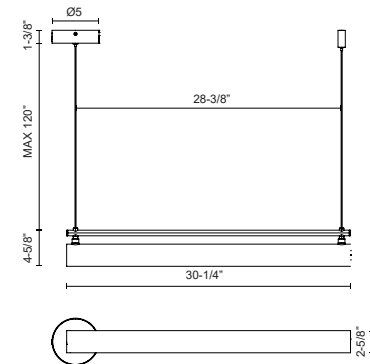

Adjustable Side Canopy Option

COMMENT

KUZCO

19054 28TH AVENUE
SURREY - BC V3Z 6M3
CANADA

WWW.KUZCOLIGHTING.COM