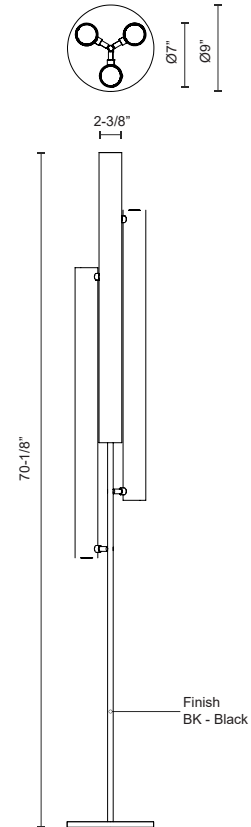

# GRAMERCY FL70355

LAMPS

PROJECT

FL70355-BK  
Black

## SPECIFICATION DETAILS

\* For custom options, consult factory for details.

<b>Fixture Dimensions</b>	D9" x H70-1/8"
<b>Light Source</b>	LED with DC Driver
<b>Wattage</b>	40W
<b>Total Lumens</b>	3400lm
<b>Delivered Lumens</b>	BK-2000lm*
<b>Voltage</b>	120V
<b>Color Temperature</b>	3000K
<b>CRI (Ra)</b>	90CRI
<b>Optional Color Temps</b>	2700K - 5000K Available, Minimum Order Quantities Apply
<b>LED Rated Life</b>	50,000 hours
<b>Dimming</b>	100% - 10%, Touch dimmer
<b>Glass Details</b>	Frosted Glass
<b>Location</b>	Dry
<b>Warranty</b>	5 Years

## DESCRIPTION

Frosted glass cylinders, available as a single or in multiples, are composed around an aluminum die-cast body, emitting an even 360° glow of ambient light. The Gramercy standing fixtures feature a touch dimmer and a black finish