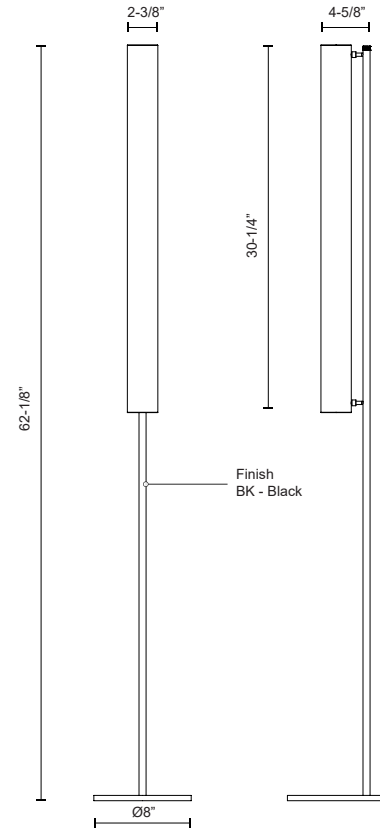

# GRAMERCY FL70155

LAMPS

PROJECT

FL70155-BK  
Black

## SPECIFICATION DETAILS

\* For custom options, consult factory for details.

<b>Fixture Dimensions</b>	D8" x H62-1/8"
<b>Light Source</b>	LED with DC Driver
<b>Wattage</b>	25W
<b>Total Lumens</b>	2125lm
<b>Delivered Lumens</b>	BK-1200lm*
<b>Voltage</b>	120V
<b>Color Temperature</b>	3000K
<b>CRI (Ra)</b>	90CRI
<b>Optional Color Temps</b>	2700K - 5000K Available, Minimum Order Quantities Apply
<b>LED Rated Life</b>	50,000 hours
<b>Dimming</b>	100% - 10%, Touch dimmer
<b>Glass Details</b>	Frosted Glass
<b>Location</b>	Dry
<b>Warranty</b>	5 Years

## DESCRIPTION

Frosted glass cylinders, available as a single or in multiples, are composed around an aluminum die-cast body, emitting an even 360° glow of ambient light. The Gramercy standing fixtures feature a touch dimmer and a black finish