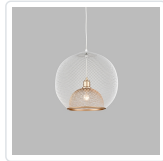

**GIBRALTAR**  
**494418**  
 PENDANTS

PROJECT

**DESCRIPTION**

Single lamp pendant with spherical powder-coated wire mesh shade. Color configurations include uniform black, white or an exterior black or white mesh with inner gold mesh. Suspended by matching cable. Available in 2 sizes.

494418-BK  
Black

494418-BK/GD  
Black/Gold

494418-WH/GD  
White/Gold

**SPECIFICATION DETAILS**

\* For custom options, consult factory for details.

<b>Fixture Dimensions</b>	D18" x H17"
<b>Lamp Type</b>	Incandescent, Medium Base
<b>Bulbs Included</b>	No
<b>Wattage</b>	1 x 60W
<b>Voltage</b>	120V
<b>Shade Details</b>	Wire Mesh Shade
<b>Adjustable</b>	Yes
<b>Wire Length</b>	120" Max
<b>Wire Type</b>	Color Matching SVT Cord
<b>Location</b>	Dry
<b>Warranty</b>	5 Years
<b>Canopy Dimensions</b>	D4-3/4" x H3/4"