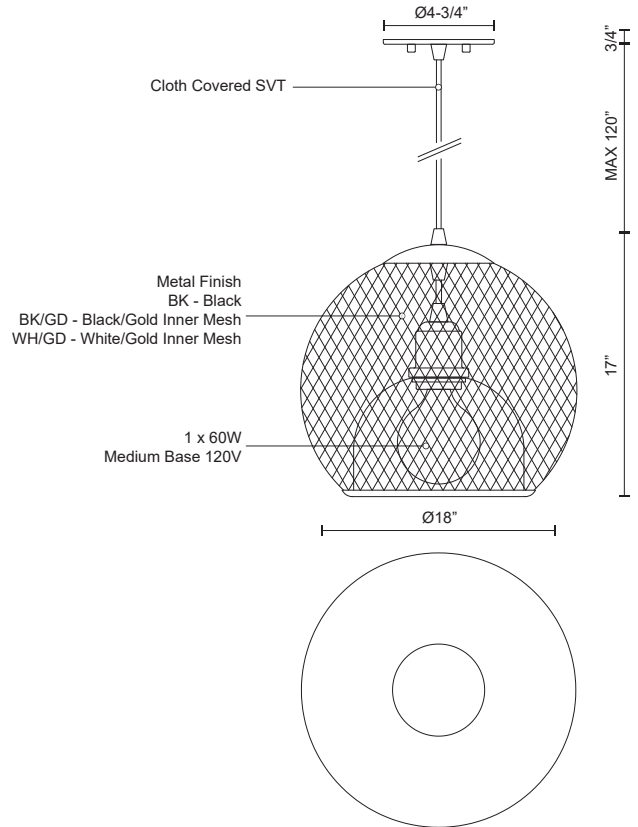

**GIBRALTAR**  
**494418**  
 PENDANTS

PROJECT

**DESCRIPTION**

Single lamp pendant with spherical powder-coated wire mesh shade. Color configurations include uniform black, white or an exterior black or white mesh with inner gold mesh. Suspended by matching cable. Available in 2 sizes.

494418-BK  
Black

494418-BK/GD  
Black/Gold

494418-WH/GD  
White/Gold

**SPECIFICATION DETAILS**

\* For custom options, consult factory for details.

<b>Fixture Dimensions</b>	D18" x H17"
<b>Lamp Type</b>	Incandescent, Medium Base
<b>Bulbs Included</b>	No
<b>Wattage</b>	1 x 60W
<b>Voltage</b>	120V
<b>Shade Details</b>	Wire Mesh Shade
<b>Adjustable</b>	Yes
<b>Wire Length</b>	120" Max
<b>Wire Type</b>	Color Matching SVT Cord
<b>Location</b>	Dry
<b>Warranty</b>	5 Years
<b>Canopy Dimensions</b>	D4-3/4" x H3/4"