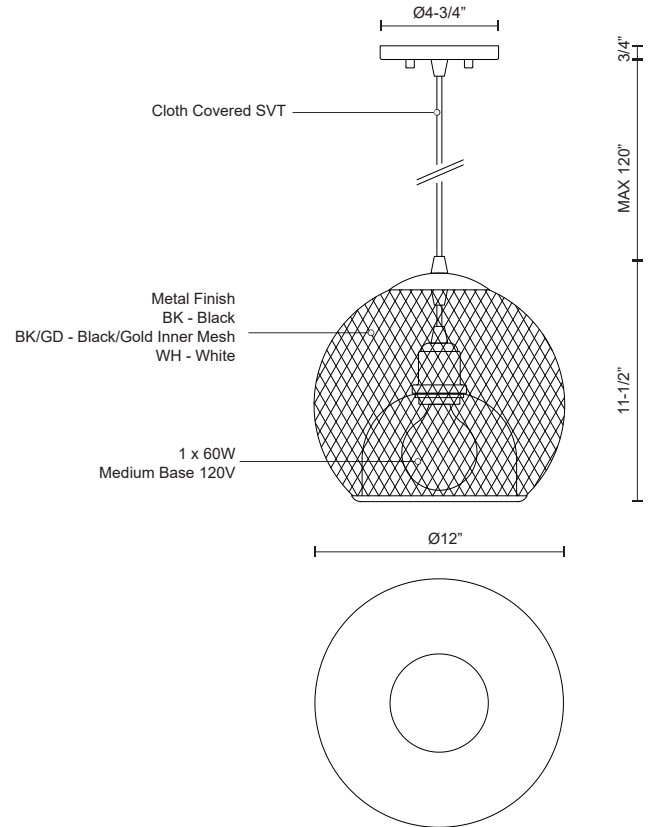

GIBRALTAR
494412
 PENDANTS

PROJECT

DESCRIPTION

Single lamp pendant with spherical powder-coated wire mesh shade. Color configurations include uniform black, white or an exterior black or white mesh with inner gold mesh. Suspended by matching cable. Available in 2 sizes.

494412-BK
Black

494412-BK/GD
Black/Gold

494412-WH
White

SPECIFICATION DETAILS

* For custom options, consult factory for details.

Fixture Dimensions	D12" x H11-1/2"
Lamp Type	Incandescent, Medium Base
Bulbs Included	No
Wattage	1 x 60W
Voltage	120V
Shade Details	Wire Mesh Shade
Adjustable	Yes
Wire Length	120" Max
Wire Type	Color Matching SVT Cord
Location	Dry
Warranty	5 Years
Canopy Dimensions	D4-3/4" x H3/4"