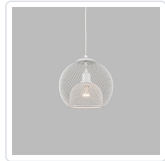

GIBRALTAR
494412
 PENDANTS

PROJECT

DESCRIPTION

Single lamp pendant with spherical powder-coated wire mesh shade. Color configurations include uniform black, white or an exterior black or white mesh with inner gold mesh. Suspended by matching cable. Available in 2 sizes.

494412-BK
Black

494412-BK/GD
Black/Gold

494412-WH
White

SPECIFICATION DETAILS

* For custom options, consult factory for details.

Fixture Dimensions	D12" x H11-1/2"
Lamp Type	Incandescent, Medium Base
Bulbs Included	No
Wattage	1 x 60W
Voltage	120V
Shade Details	Wire Mesh Shade
Adjustable	Yes
Wire Length	120" Max
Wire Type	Color Matching SVT Cord
Location	Dry
Warranty	5 Years
Canopy Dimensions	D4-3/4" x H3/4"