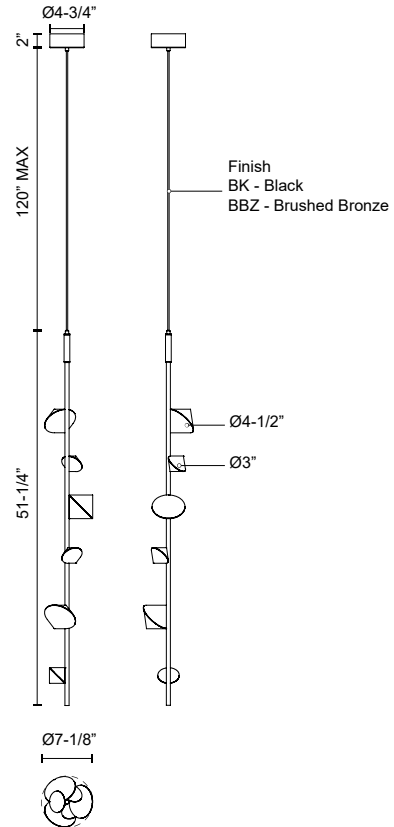

GEODE PD50852

PENDANTS

PROJECT

SPECIFICATION DETAILS

* For custom options, consult factory for details.

Fixture Dimensions	D7-1/8" x H51-1/4"
Light Source	LED with DC Driver
Wattage	26W
Total Lumens	1840lm
Delivered Lumens	1750lm
Voltage	120V
Color Temperature	3000K
CRI (Ra)	90CRI
Optional Color Temps	2700K - 5000K Available, Minimum Order Quantities Apply
LED Rated Life	50,000 hours
Dimming	100% - 10%, TRIAC or ELV Dimmer (Not Included)
Diffuser Details	Interior Sandblasted Acrylic
Adjustable	Yes
Wire Length	120" Max
Wire Type	Black Coaxial Wire
Minimum Hang Height	56"
Location	Dry
Warranty	5 Years
Canopy Dimensions	D4-3/4" x H2"

DESCRIPTION

Gemstone shaped illuminations cluster around an architectural rod in a way that is enduring and awe-inspiring. Providing luxe and modern ambient lighting in any space, the Geode Collection is the jewellery of any space.

KUZCO

19054 28TH AVENUE
SURREY - BC V3Z 6M3
CANADA

WWW.KUZCOLIGHTING.COM

COMMENT