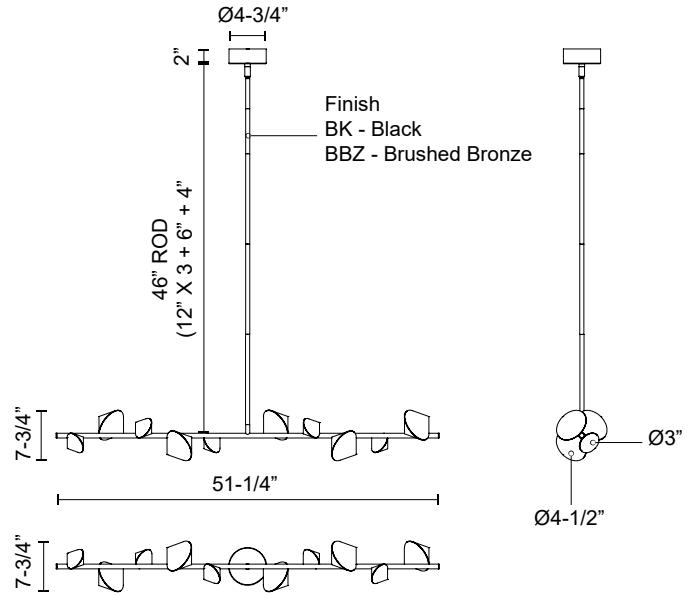

LP50851-BBZ
Brushed Bronze

LP50851-BK
Black

SPECIFICATION DETAILS

* For custom options, consult factory for details.

Fixture Dimensions	L51-1/4" x W7-3/4 x H7-3/4"
Light Source	LED with DC Driver
Wattage	43W
Total Lumens	3060lm
Delivered Lumens	2920lm*
Voltage	120V
Color Temperature	3000K
CRI (Ra)	90CRI
Optional Color Temps	2700K - 5000K Available, Minimum Order Quantities Apply
LED Rated Life	50,000 hours
Dimming	100% - 10%, TRIAC or ELV Dimmer (Not Included)
Diffuser Details	Interior Sandblasted Acrylic
Adjustable	Yes
Wire Length	60"
Minimum Hang Height	15"
Ceiling Adaptor	Yes, Up to 45°
Rod Length	46" Max (3x12" + 1x6" + 1x4")
Location	Dry
Warranty	5 Years
Canopy Dimensions	D4-3/4" x H2"