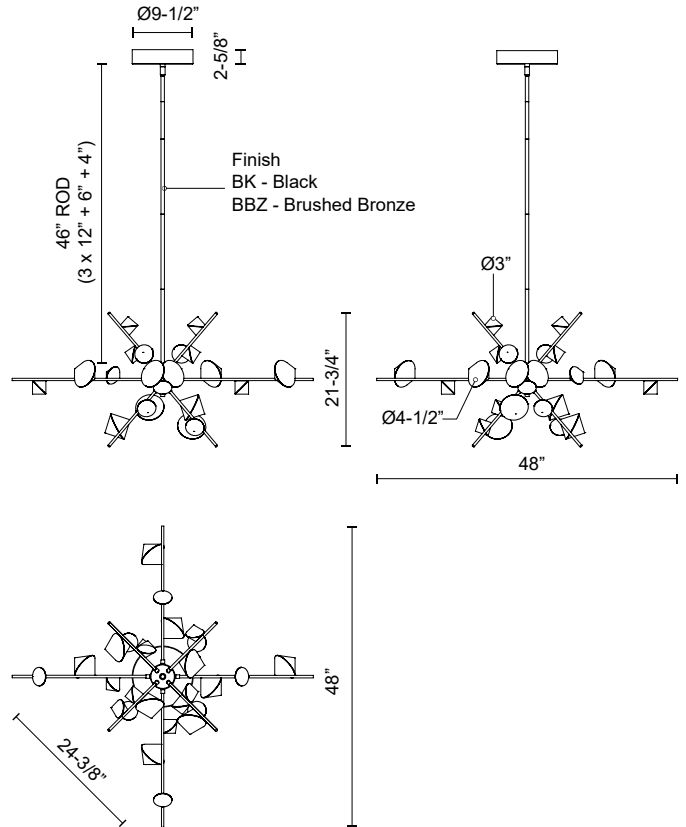

DESCRIPTION

Gemstone shaped illuminations cluster around an architectural rod in a way that is enduring and awe-inspiring. Providing luxe and modern ambient lighting in any space, the Geode Collection is the jewellery of any space.