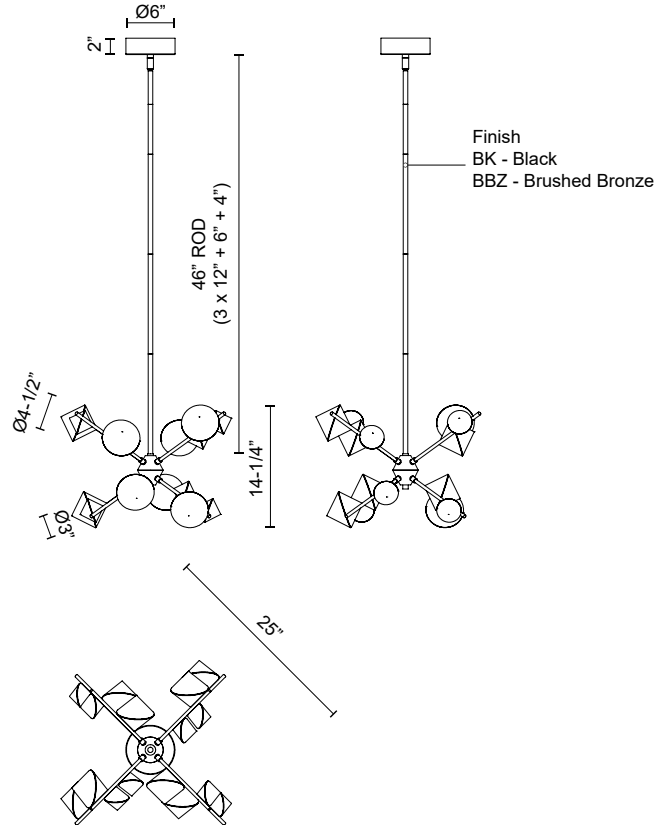

**GEODE
CH50825
CHANDELIERS**

PROJECT

SPECIFICATION DETAILS

* For custom options, consult factory for details.

Fixture Dimensions	D25" x H14-1/4"
Light Source	LED with DC Driver
Wattage	68W
Total Lumens	4900lm
Delivered Lumens	4670lm*
Voltage	120V
Color Temperature	3000K
CRI (Ra)	90CRI
Optional Color Temps	2700K - 5000K Available, Minimum Order Quantities Apply
LED Rated Life	50,000 hours
Dimming	100% - 10%, TRIAC or ELV Dimmer (Not Included)
Diffuser Details	Interior Sandblasted Acrylic
Adjustable	Yes
Wire Length	60"
Minimum Hang Height	22"
Ceiling Adaptor	Yes, Up to 45°
Rod Length	46" Max (3x12" + 1x6" + 1x4")
Location	Dry
Warranty	5 Years
Canopy Dimensions	D6" x H2"

DESCRIPTION

Gemstone shaped illuminations cluster around an architectural rod in a way that is enduring and awe-inspiring. Providing luxe and modern ambient lighting in any space, the Geode Collection is the jewellery of any space.

KUZCO

19054 28TH AVENUE
SURREY - BC V3Z 6M3
CANADA

WWW.KUZCOLIGHTING.COM

COMMENT