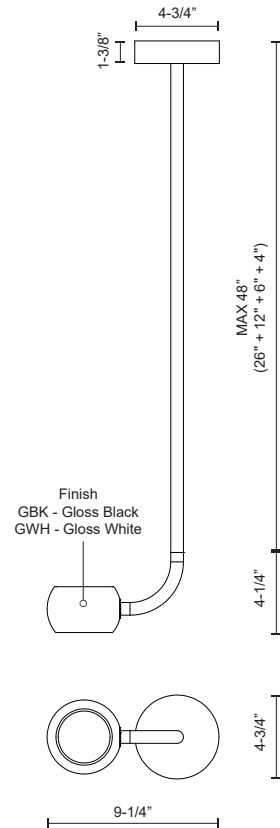

**FLUX**  
**PD46604**  
PENDANTS

PROJECT

**DESCRIPTION**

Combining a truncated spherical aesthetic with modern adjustability features the Flux collection is ideal for the sophisticated interior setting. A flat recessed glass diffuser, partially frosted in its center, is showcased within the precise cast aluminum drum, providing an ambient wash where directed. The illuminated ring serves dual functions as a finder light and indicative perimeter for the touch actuated dimmer. Magnetic connectors allow for an unrestricted range of rotation and ease of assembly. Available in a range of configurations.

PD46604-GBK  
Gloss Black

PD46604-GWH  
Gloss White

**SPECIFICATION DETAILS**

\* For custom options, consult factory for details.

<b>Fixture Dimensions</b>	L9-1/4" x W4-3/4" x H4-1/4"
<b>Light Source</b>	LED with DC Driver
<b>Wattage</b>	10W
<b>Total Lumens</b>	800lm
<b>Delivered Lumens</b>	GBK-210lm; GWH-371lm;
<b>Voltage</b>	120V
<b>Color Temperature</b>	3000K
<b>CRI (Ra)</b>	90CRI
<b>Optional Color Temps</b>	2700K - 5000K Available, Minimum Order Quantities Apply
<b>LED Rated Life</b>	50,000 hours
<b>Dimming</b>	100% - 10%, Touch dimmer
<b>Diffuser Details</b>	Acrylic diffuser
<b>Adjustable</b>	Yes
<b>Ceiling Adaptor</b>	Yes
<b>Rod Length</b>	48" Max (26" + 12" + 6" + 4")
<b>Location</b>	Dry
<b>Warranty</b>	5 Years
<b>Canopy Dimensions</b>	D4-3/4" x H1-3/8"