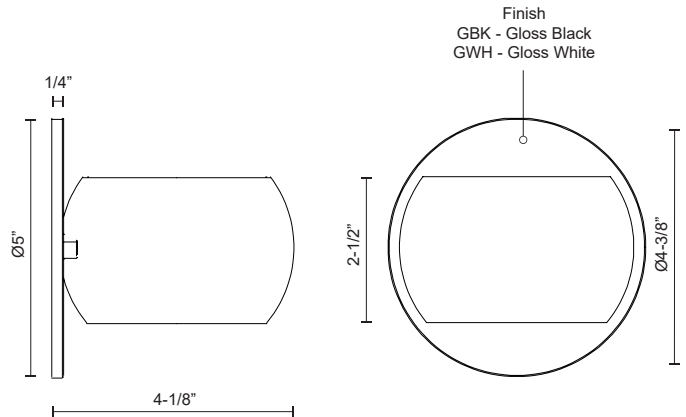

FLUX
WS46604
 WALL

PROJECT

DESCRIPTION

Combining a truncated spherical aesthetic with modern adjustability features the Flux collection is ideal for the sophisticated interior setting. A flat recessed glass diffuser, partially frosted in its center, is showcased within the precise cast aluminum drum, providing an ambient wash where directed. The illuminated ring serves dual functions as a finder light and indicative perimeter for the touch actuated dimmer. Magnetic connectors allow for an unrestricted range of rotation and ease of assembly. Available in a range of configurations.

WS46604-GBK
 Gloss Black

WS46604-GWH
 Gloss White

SPECIFICATION DETAILS

* For custom options, consult factory for details.

Fixture Dimensions	D4-3/8" x E4-1/8"
Light Source	LED with DC Driver
Wattage	10W
Total Lumens	800lm
Delivered Lumens	GBK-210lm; GWH-371lm;
Voltage	120V
Color Temperature	3000K
CRI (Ra)	90CRI
Optional Color Temps	2700K - 5000K Available, Minimum Order Quantities Apply
LED Rated Life	50,000 hours
Dimming	100% - 10%, Touch dimmer
Diffuser Details	Acrylic diffuser
Location	Dry
Mounting Style	All Orientation; Wall;
Warranty	5 Years
Canopy Dimensions	D5" x E1/4"