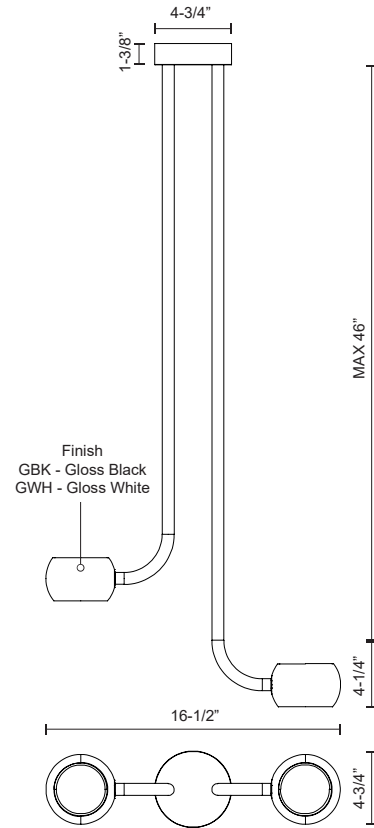

**FLUX**  
**MP46608**  
PENDANTS

PROJECT

**DESCRIPTION**

Combining a truncated spherical aesthetic with modern adjustability features the Flux collection is ideal for the sophisticated interior setting. A flat recessed glass diffuser, partially frosted in its center, is showcased within the precise cast aluminum drum, providing an ambient wash where directed. The illuminated ring serves dual functions as a finder light and indicative perimeter for the touch actuated dimmer. Magnetic connectors allow for an unrestricted range of rotation and ease of assembly. Available in a range of configurations.

MP46608-GBK  
Gloss Black

MP46608-GWH  
Gloss White

**SPECIFICATION DETAILS**

\* For custom options, consult factory for details.

<b>Fixture Dimensions</b>	L16-1/2" x W4-3/4" x H4-1/4"
<b>Light Source</b>	LED with DC Driver
<b>Wattage</b>	20W
<b>Total Lumens</b>	1600lm
<b>Delivered Lumens</b>	GBK-420lm; GWH-742lm;
<b>Voltage</b>	120V
<b>Color Temperature</b>	3000K
<b>CRI (Ra)</b>	90CRI
<b>Optional Color Temps</b>	2700K - 5000K Available, Minimum Order Quantities Apply
<b>LED Rated Life</b>	50,000 hours
<b>Dimming</b>	100% - 10%, Touch dimmer
<b>Diffuser Details</b>	Acrylic diffuser
<b>Adjustable</b>	Yes
<b>Ceiling Adaptor</b>	Yes
<b>Rod Length</b>	48" Max (26" + 12" + 6" + 4")
<b>Location</b>	Dry
<b>Warranty</b>	5 Years
<b>Canopy Dimensions</b>	D4-3/4" x H1-3/8"