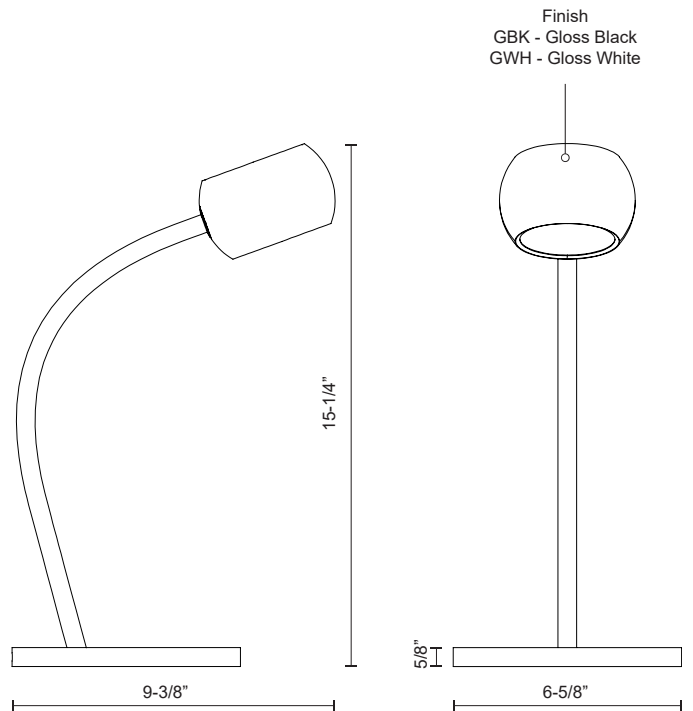

FLUX
TL46615
LAMPS

PROJECT

TL46615-GBK
Gloss Black

TL46615-GWH
Gloss White

DESCRIPTION

Combining a truncated spherical aesthetic with modern adjustability features the Flux collection is ideal for the sophisticated interior setting. A flat recessed glass diffuser, partially frosted in its center, is showcased within the precise cast aluminum drum, providing an ambient wash where directed. The illuminated ring serves dual functions as a finder light and indicative perimeter for the touch actuated dimmer. Magnetic connectors allow for an unrestricted range of rotation and ease of assembly. Available in a range of configurations.

SPECIFICATION DETAILS

* For custom options, consult factory for details.

Fixture Dimensions	L9-3/8" x W6-5/8" x H15-1/4"
Light Source	LED with DC Driver
Wattage	10W
Total Lumens	800lm
Delivered Lumens	GBK-210lm; GWH-371lm;
Voltage	120V
Color Temperature	3000K
CRI (Ra)	90CRI
Optional Color Temps	2700K - 5000K Available, Minimum Order Quantities Apply
LED Rated Life	50,000 hours
Dimming	100% - 10%, Touch dimmer
Diffuser Details	Acrylic diffuser
Location	Dry
Warranty	5 Years