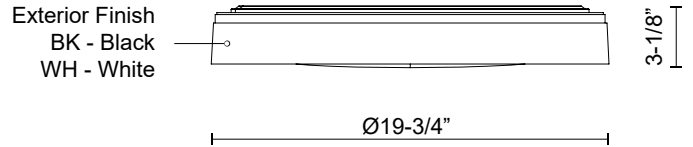

ESSEX
FM43920
 FLUSH MOUNT

PROJECT

DESCRIPTION

The Essex Collection brings modern, clean lines to a decorative level. This flush mount collection features a clean frame, available in a combination of Black, Gold, White and Walnut pattern, and a light gap at the top of each fixture to emit decorative up lighting on any ceiling. This fixture is the perfect decorative flush mount for any style design that is looking for an elevated, sleek piece.

SPECIFICATION DETAILS

* For custom options, consult factory for details.

| | |
|-----------------------------|---|
| Fixture Dimensions | D19-3/4" x H3-1/8" |
| Light Source | AC LED Module |
| Wattage | 42W |
| Total Lumens | 3565lm |
| Delivered Lumens | BK/WH-1785lm; BK/WT-1530lm; WH/WT-1530lm; |
| Voltage | 120V |
| Color Temperature | 3000K |
| CRI (Ra) | 90CRI |
| Optional Color Temps | 2700K - 5000K Available, Minimum Order Quantities Apply |
| LED Rated Life | 50,000 hours |
| Dimming | 100% - 10%, ELV Dimmer (Not Included) |
| Diffuser Details | Frosted Acrylic |
| Location | Dry |
| Mounting Style | All Orientation; Ceiling and Wall; |
| Warranty | 5 Years |
| CEC Title 24 JA8 | Yes, JA8-19 |