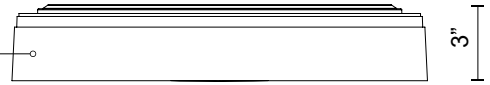

Exterior Finish  
 BK - Black  
 WH - White

Ø15-3/4"

Interior Finish  
 BK - Black  
 GD - Gold  
 WH - White  
 WT - Walnut

**SPECIFICATION DETAILS**

\* For custom options, consult factory for details.

<b>Fixture Dimensions</b>	D15-3/4" x H3"
<b>Light Source</b>	AC LED Module
<b>Wattage</b>	31W
<b>Total Lumens</b>	2550lm
<b>Delivered Lumens</b>	BK/GD-1118lm; BK/WH-1095lm; BK/WT-1092lm; WH/GD-1118lm; WK/WT-1092lm;
<b>Voltage</b>	120V
<b>Color Temperature</b>	3000K
<b>CRI (Ra)</b>	90CRI
<b>Optional Color Temps</b>	2700K - 5000K Available, Minimum Order Quantities Apply
<b>LED Rated Life</b>	50,000 hours
<b>Dimming</b>	100% - 10%, ELV Dimmer (Not Included)
<b>Diffuser Details</b>	Frosted Acrylic
<b>Location</b>	Dry
<b>Mounting Style</b>	All Orientation; Ceiling and Wall;
<b>Warranty</b>	5 Years
<b>CEC Title 24 JA8</b>	Yes, JA8-19