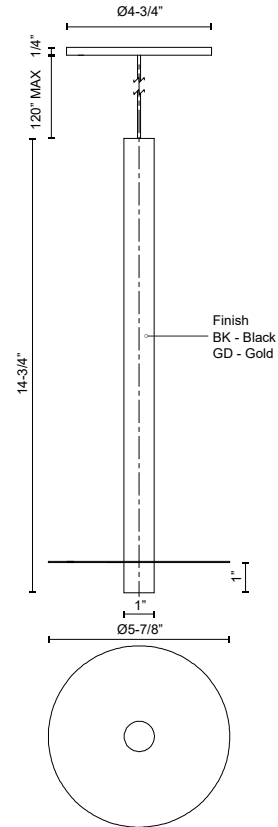

ELIXIR
PD15416
PENDANTS

PROJECT

SPECIFICATION DETAILS

* For custom options, consult factory for details.

Fixture Dimensions	D5-7/8" x H14-3/4"
Light Source	LED with DC Driver
Wattage	6W
Total Lumens	510lm
Delivered Lumens	BK-313lm
Voltage	120V
Color Temperature	3000K
CRI (Ra)	90CRI
Optional Color Temps	2700K - 5000K Available, Minimum Order Quantities Apply
LED Rated Life	50,000 hours
Dimming	100% - 10%, TRIAC or ELV Dimmer (Not Included)
Diffuser Details	Interior Sandblasted Acrylic
Shade Details	Polished Metal Shade
Adjustable	Yes
Wire Length	120" Max
Wire Type	Black Coaxial Wire
Minimum Hang Height	16"
Location	Dry
Warranty	5 Years
Canopy Dimensions	D4-3/4" x H1/4"

DESCRIPTION

Elixir is both decorative and minimal. With an opal glass globe or acrylic diffuser adorned by a thick metallic stem, this collection is both simple and geometrically interesting. Available with or without varied styling. Available in Black and Gold.

KUZCO

19054 28TH AVENUE
SURREY - BC V3Z 6M3
CANADA

WWW.KUZCOLIGHTING.COM

COMMENT