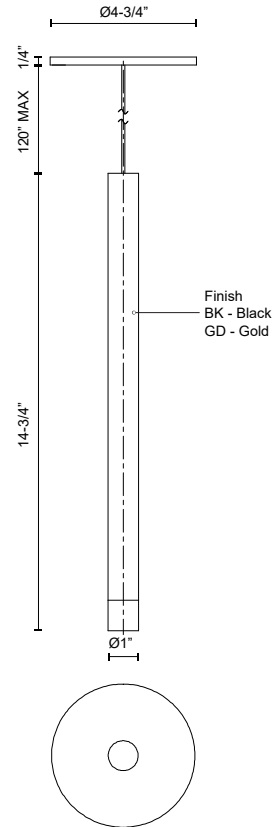

ELIXIR
PD15415
PENDANTS

PROJECT

SPECIFICATION DETAILS

* For custom options, consult factory for details.

Fixture Dimensions	D1" x H14-3/4"
Light Source	LED with DC Driver
Wattage	6W
Total Lumens	510lm
Delivered Lumens	BK-348lm
Voltage	120V
Color Temperature	3000K
CRI (Ra)	90CRI
Optional Color Temps	2700K - 5000K Available, Minimum Order Quantities Apply
LED Rated Life	50,000 hours
Dimming	100% - 10%, TRIAC or ELV Dimmer (Not Included)
Diffuser Details	Interior Sandblasted Acrylic
Adjustable	Yes
Wire Length	120" Max
Wire Type	Black Coaxial Wire
Minimum Hang Height	16"
Location	Dry
Warranty	5 Years
Canopy Dimensions	D4-3/4" x H1/4"

DESCRIPTION

Elixir is both decorative and minimal. With an opal glass globe or acrylic diffuser adorned by a thick metallic stem, this collection is both simple and geometrically interesting. Available with or without varied styling. Available in Black and Gold.

KUZCO

19054 28TH AVENUE
SURREY - BC V3Z 6M3
CANADA

WWW.KUZCOLIGHTING.COM

COMMENT