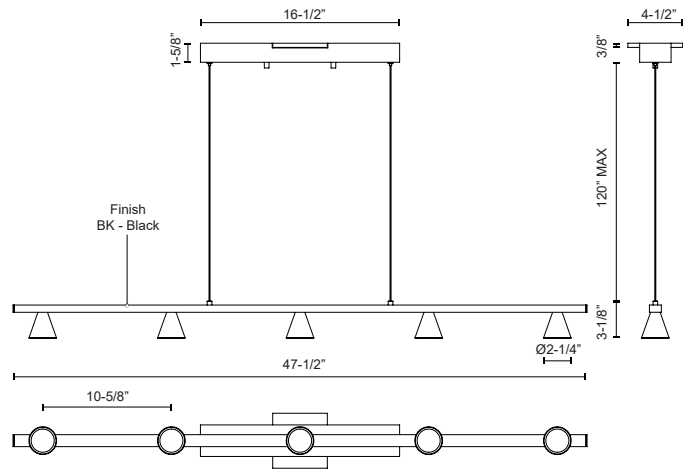

DUNE
LP19947-BK
 PENDANTS

PROJECT

DESCRIPTION

Multiple aluminum cones are connected inline and direct light downwards from the geometric linear pendant. The Dune series utilizes classic minimalist lamp shapes yet in reduced scale to elegant effect. The LED spot sources are focused by diminutive reflectors housed within the exquisitely turned shades. Available in multiple configurations and finishes.

LP19947-BK
 Black

SPECIFICATION DETAILS

* For custom options, consult factory for details.

Fixture Dimensions	L47-1/2" x W2-1/4" x H3-1/8"
Light Source	LED with DC Driver
Wattage	25W
Total Lumens	2125lm
Delivered Lumens	1250lm*
Voltage	120V
Color Temperature	3000K
CRI (Ra)	90CRI
Optional Color Temps	2700K - 5000K Available, Minimum Order Quantities Apply
LED Rated Life	50,000 hours
Dimming	100% - 10%, TRIAC or ELV Dimmer (Not Included)
Diffuser Details	Parabolic Metalized PC Reflector + Clear Lens
Shade Details	Spun Aluminum
Adjustable	Yes
Wire Length	120" Max
Wire Type	Color Matching Coaxial Wire
Minimum Hang Height	6"
Location	Dry
Warranty	5 Years
Canopy Dimensions	L16-1/2" x W4-1/2" x H1-5/8"