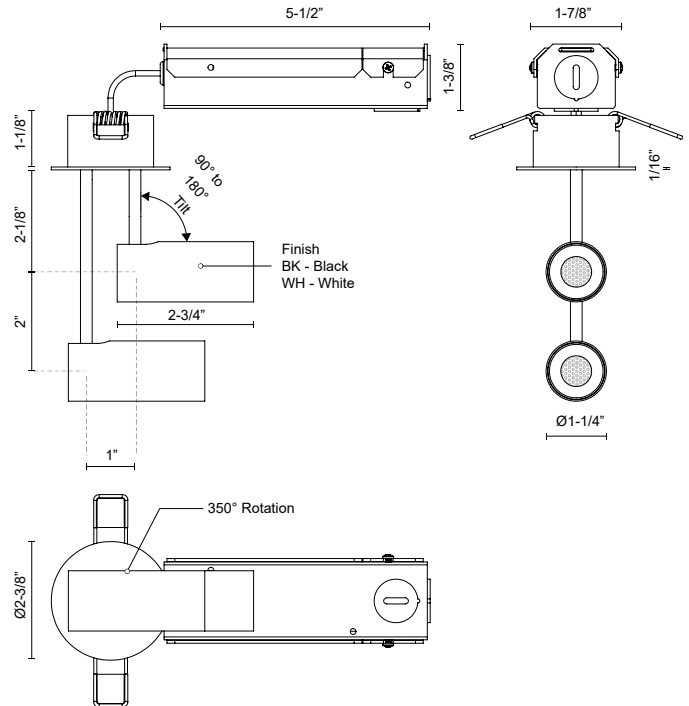

DOWNEY
SF15702
 FLUSH MOUNT

PROJECT

SF15702-BK
Black

SF15702-WH
White

SPECIFICATION DETAILS

* For custom options, consult factory for details.

Fixture Dimensions	D2-3/8" x H6-1/4"
Light Source	LED with DC Driver
Wattage	14W
Total Lumens	1050lm
Delivered Lumens	548lm
Voltage	120V
Color Temperature	3000K
CRI (Ra)	90CRI
Optional Color Temps	2700K - 5000K Available, Minimum Order Quantities Apply
LED Rated Life	50,000 hours
Dimming	100% - 10%, TRIAC or ELV Dimmer (Not Included)
Diffuser Details	Clear Acrylic TIR
Location	Dry
Warranty	5 Years
Canopy Dimensions	D2-3/8" x H1/16"

DESCRIPTION

Recessed within the minute barrel of the quintessential adjustable lamp is a spot light assembly applied across the Downey line. By utilizing slim LED boards and recessed driver, the canopy scale is reduced to a fundamental trim plate and minimizes the visual footprint of the functional fixtures. Available in two petite cylindrical sizes and a single or multi-light configuration.