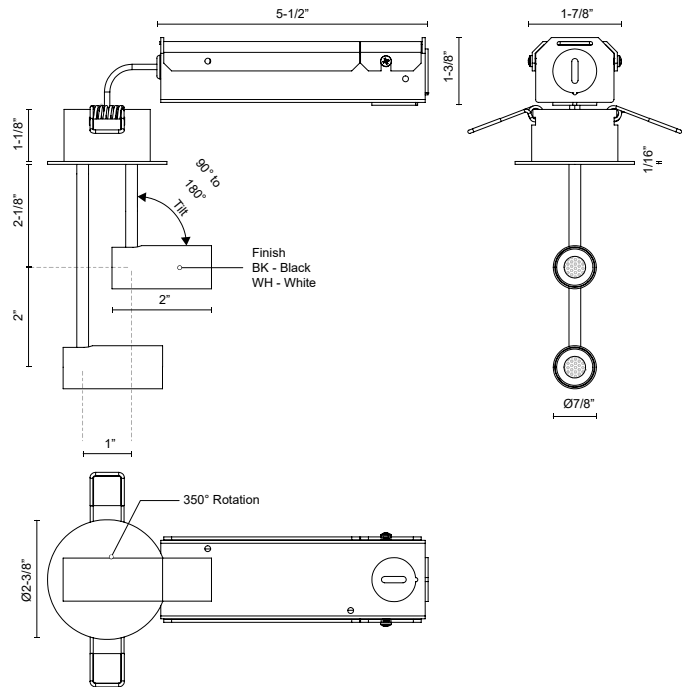

**DOWNEY**  
**SF15602**  
 FLUSH MOUNT

PROJECT

**DESCRIPTION**

Recessed within the minute barrel of the quintessential adjustable lamp is a spot light assembly applied across the Downey line. By utilizing slim LED boards and recessed driver, the canopy scale is reduced to a fundamental trim plate and minimizes the visual footprint of the functional fixtures. Available in two petite cylindrical sizes and a single or multi-light configuration.

SF15602-BK  
Black

SF15602-WH  
White

**SPECIFICATION DETAILS**

\* For custom options, consult factory for details.

|                             |   |
|-----------------------------|---|
| <b>Fixture Dimensions</b>   | D2-3/8" x H5-3/4"                                       |
| <b>Light Source</b>         | LED with DC Driver                                      |
| <b>Wattage</b>              | 8W  |
| <b>Total Lumens</b>         | 525lm   |
| <b>Delivered Lumens</b>     | 356lm   |
| <b>Voltage</b>              | 120V  |
| <b>Color Temperature</b>    | 3000K   |
| <b>CRI (Ra)</b>             | 90CRI   |
| <b>Optional Color Temps</b> | 2700K - 5000K Available, Minimum Order Quantities Apply |
| <b>LED Rated Life</b>       | 50,000 hours  |
| <b>Dimming</b>              | 100% - 10%, TRIAC or ELV Dimmer (Not Included)          |
| <b>Diffuser Details</b>     | Clear Acrylic TIR                                       |
| <b>Location</b>             | Dry   |
| <b>Warranty</b>             | 5 Years   |
| <b>Canopy Dimensions</b>    | D2-3/8" x H1/16"  |