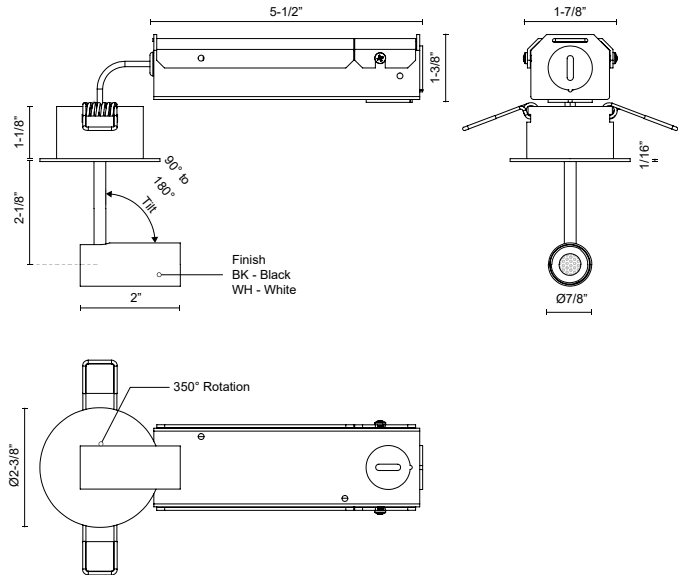

DOWNEY
SF15601
 FLUSH MOUNT

PROJECT

SF15601-BK
Black

SF15601-WH
White

SPECIFICATION DETAILS

* For custom options, consult factory for details.

Fixture Dimensions	D2-3/8" x H3-3/4"
Light Source	LED with DC Driver
Wattage	4W
Total Lumens	255lm
Delivered Lumens	178lm
Voltage	120V
Color Temperature	3000K
CRI (Ra)	90CRI
Optional Color Temps	2700K - 5000K Available, Minimum Order Quantities Apply
LED Rated Life	50,000 hours
Dimming	100% - 10%, TRIAC or ELV Dimmer (Not Included)
Diffuser Details	Clear Acrylic TIR
Location	Dry
Warranty	5 Years
Canopy Dimensions	D2-3/8" x H1/16"

DESCRIPTION

Recessed within the minute barrel of the quintessential adjustable lamp is a spot light assembly applied across the Downey line. By utilizing slim LED boards and recessed driver, the canopy scale is reduced to a fundamental trim plate and minimizes the visual footprint of the functional fixtures. Available in two petite cylindrical sizes and a single or multi-light configuration.