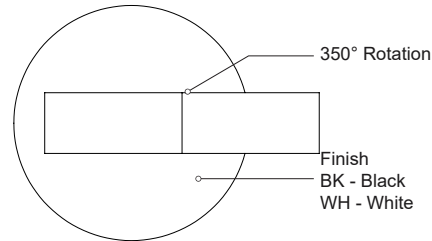

## DESCRIPTION

Recessed within the minute barrel of the quintessential adjustable lamp is a spot light assembly applied across the X line. By utilizing slim AC LED boards the canopy scale is reduced to a fundamental trim plate and minimizes the visual footprint of the functional fixtures. Available in two petite cylindrical sizes and a single or multi-light configuration.

## SPECIFICATION DETAILS

\* For custom options, consult factory for details.

<b>Fixture Dimensions</b>	D4-3/8" x H6-1/4"
<b>Light Source</b>	LED with DC Driver
<b>Wattage</b>	14W
<b>Total Lumens</b>	1050lm
<b>Delivered Lumens</b>	548lm
<b>Voltage</b>	120V
<b>Color Temperature</b>	3000K
<b>CRI (Ra)</b>	90CRI
<b>Optional Color Temps</b>	2700K - 5000K Available, Minimum Order Quantities Apply
<b>LED Rated Life</b>	50,000 hours
<b>Dimming</b>	100% - 10%, TRIAC or ELV Dimmer (Not Included)
<b>Diffuser Details</b>	Clear Acrylic TIR
<b>Location</b>	Dry
<b>Mounting Style</b>	All Orientation; Ceiling and Wall;
<b>Warranty</b>	5 Years
<b>Canopy Dimensions</b>	D4-3/8" x H1/4"