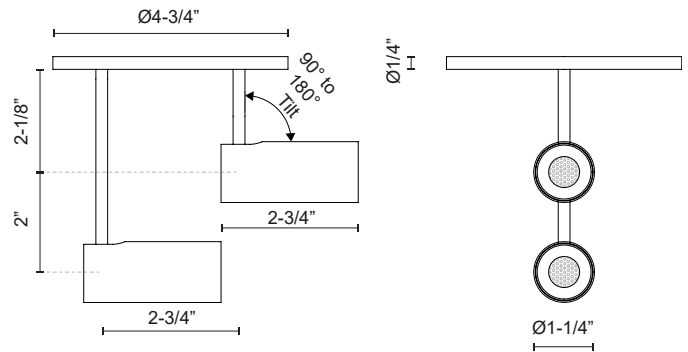

## DESCRIPTION

Recessed within the minute barrel of the quintessential adjustable lamp is a spot light assembly applied across the X line. By utilizing slim AC LED boards the canopy scale is reduced to a fundamental trim plate and minimizes the visual footprint of the functional fixtures. Available in two petite cylindrical sizes and a single or multi-light configuration.

## SPECIFICATION DETAILS

\* For custom options, consult factory for details.

<b>Fixture Dimensions</b>	D4-3/8" x H6-1/4"
<b>Light Source</b>	LED with DC Driver
<b>Wattage</b>	14W
<b>Total Lumens</b>	1050lm
<b>Delivered Lumens</b>	548lm
<b>Voltage</b>	120V
<b>Color Temperature</b>	3000K
<b>CRI (Ra)</b>	90CRI
<b>Optional Color Temps</b>	2700K - 5000K Available, Minimum Order Quantities Apply
<b>LED Rated Life</b>	50,000 hours
<b>Dimming</b>	100% - 10%, TRIAC or ELV Dimmer (Not Included)
<b>Diffuser Details</b>	Clear Acrylic TIR
<b>Location</b>	Dry
<b>Mounting Style</b>	All Orientation; Ceiling and Wall;
<b>Warranty</b>	5 Years
<b>Canopy Dimensions</b>	D4-3/8" x H1/4"