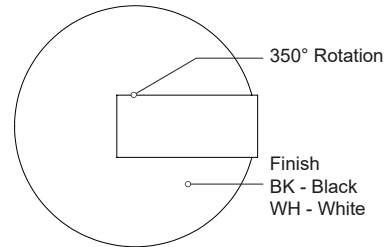

DOWNEY SF15101

SEMI FLUSH

PROJECT

SF15101-BK
Black

SF15101-WH
White

SPECIFICATION DETAILS

* For custom options, consult factory for details.

Fixture Dimensions	D4-3/8" x H4-1/4"
Light Source	LED with DC Driver
Wattage	8W
Total Lumens	510lm
Delivered Lumens	274lm
Voltage	120V
Color Temperature	3000K
CRI (Ra)	90CRI
Optional Color Temps	2700K - 5000K Available, Minimum Order Quantities Apply
LED Rated Life	50,000 hours
Dimming	100% - 10%, TRIAC or ELV Dimmer (Not Included)
Diffuser Details	Clear Acrylic TIR
Location	Dry
Mounting Style	All Orientation; Ceiling and Wall;
Warranty	5 Years
Canopy Dimensions	D4-3/8" x H1/4"

DESCRIPTION

Recessed within the minute barrel of the quintessential adjustable lamp is a spot light assembly applied across the X line. By utilizing slim AC LED boards the canopy scale is reduced to a fundamental trim plate and minimizes the visual footprint of the functional fixtures. Available in two petite cylindrical sizes and a single or multi-light configuration.