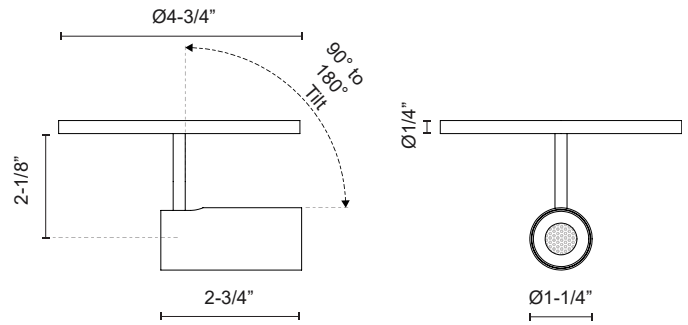

DOWNEY SF15101

SEMI FLUSH

PROJECT

SF15101-BK
Black

SF15101-WH
White

SPECIFICATION DETAILS

* For custom options, consult factory for details.

Fixture Dimensions	D4-3/8" x H4-1/4"
Light Source	LED with DC Driver
Wattage	8W
Total Lumens	510lm
Delivered Lumens	274lm
Voltage	120V
Color Temperature	3000K
CRI (Ra)	90CRI
Optional Color Temps	2700K - 5000K Available, Minimum Order Quantities Apply
LED Rated Life	50,000 hours
Dimming	100% - 10%, TRIAC or ELV Dimmer (Not Included)
Diffuser Details	Clear Acrylic TIR
Location	Dry
Mounting Style	All Orientation; Ceiling and Wall;
Warranty	5 Years
Canopy Dimensions	D4-3/8" x H1/4"

DESCRIPTION

Recessed within the minute barrel of the quintessential adjustable lamp is a spot light assembly applied across the X line. By utilizing slim AC LED boards the canopy scale is reduced to a fundamental trim plate and minimizes the visual footprint of the functional fixtures. Available in two petite cylindrical sizes and a single or multi-light configuration.