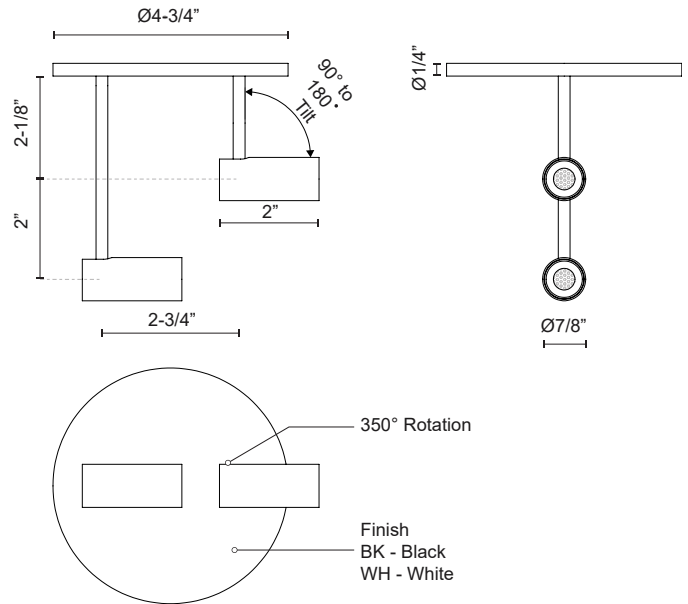

**DOWNEY**  
**SF15002**  
 SEMI FLUSH

PROJECT

**DESCRIPTION**

Recessed within the minute barrel of the quintessential adjustable lamp is a spot light assembly applied across the X line. By utilizing slim AC LED boards the canopy scale is reduced to a fundamental trim plate and minimizes the visual footprint of the functional fixtures. Available in two petite cylindrical sizes and a single or multi-light configuration.

SF15002-BK  
Black

SF15002-WH  
White

**SPECIFICATION DETAILS**

\* For custom options, consult factory for details.

<b>Fixture Dimensions</b>	D4-3/8" x H5-3/4"
<b>Light Source</b>	LED with DC Driver
<b>Wattage</b>	7W
<b>Total Lumens</b>	525lm
<b>Delivered Lumens</b>	356lm
<b>Voltage</b>	120V
<b>Color Temperature</b>	3000K
<b>CRI (Ra)</b>	90CRI
<b>Optional Color Temps</b>	2700K - 5000K Available, Minimum Order Quantities Apply
<b>LED Rated Life</b>	50,000 hours
<b>Dimming</b>	100% - 10%, TRIAC or ELV Dimmer (Not Included)
<b>Diffuser Details</b>	Clear Acrylic TIR
<b>Location</b>	Dry
<b>Mounting Style</b>	All Orientation; Ceiling and Wall;
<b>Warranty</b>	5 Years
<b>Canopy Dimensions</b>	D4-3/8" x H1/4"