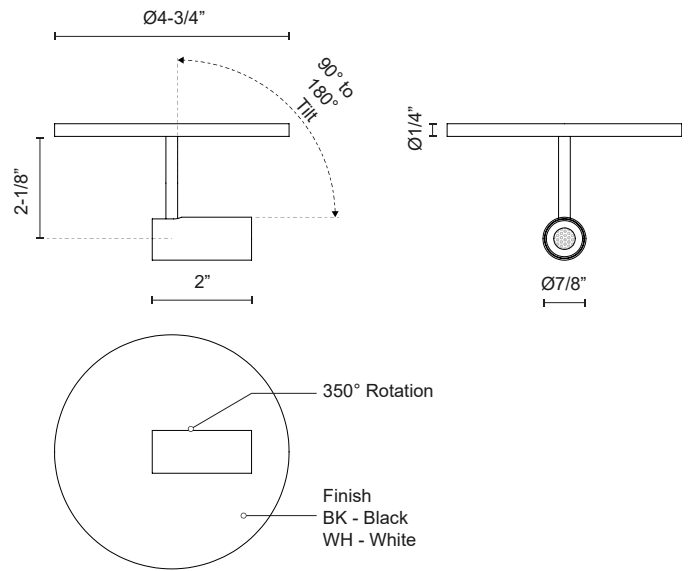

DOWNEY
SF15001
 SEMI FLUSH

PROJECT

SF15001-BK
Black

SF15001-WH
White

SPECIFICATION DETAILS

* For custom options, consult factory for details.

Fixture Dimensions	D4-3/8" x H3-3/4"
Light Source	LED with DC Driver
Wattage	4W
Total Lumens	255lm
Delivered Lumens	178lm
Voltage	120V
Color Temperature	3000K
CRI (Ra)	90CRI
Optional Color Temps	2700K - 5000K Available, Minimum Order Quantities Apply
LED Rated Life	50,000 hours
Dimming	100% - 10%, TRIAC or ELV Dimmer (Not Included)
Diffuser Details	Clear Acrylic TIR
Location	Dry
Mounting Style	All Orientation; Ceiling and Wall;
Warranty	5 Years
Canopy Dimensions	D4-3/8" x H1/4"

DESCRIPTION

Recessed within the minute barrel of the quintessential adjustable lamp is a spot light assembly applied across the X line. By utilizing slim AC LED boards the canopy scale is reduced to a fundamental trim plate and minimizes the visual footprint of the functional fixtures. Available in two petite cylindrical sizes and a single or multi-light configuration.