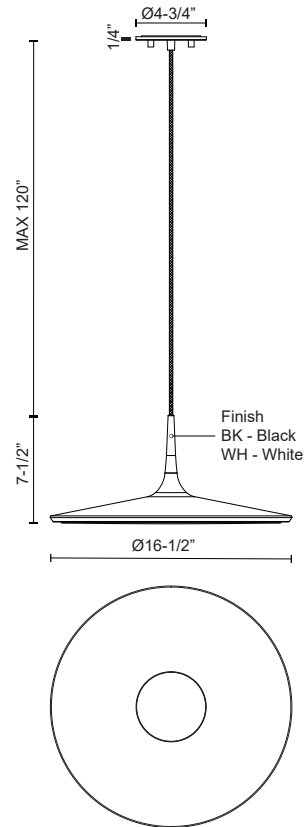

PD46216-WH
White

PD46216-BK
Black

SPECIFICATION DETAILS

* For custom options, consult factory for details.

Fixture Dimensions	D16-1/2" x H7-1/2"
Light Source	LED with DC Driver
Total Lumens	3310lm
Delivered Lumens	WH-2422lm
Wattage	33W
Voltage	120V
Color Temperature	3000K
CRI (Ra)	90CRI
Optional Color Temps	2700K - 5000K Available, Minimum Order Quantities Apply
LED Rated Life	50,000 hours
Diffuser Details	White Acrylic Diffuser
Adjustable	Yes
Dimming	100% - 10%, TRIAC or ELV Dimmer (Not Included)
Wire Length	120" Max
Location	Dry
Warranty	5 Years
Canopy Dimensions	D4-3/4" x H1/4"
Wire Type	Black Braided Cord
CEC Title 24 JA8	Yes, JA8-19