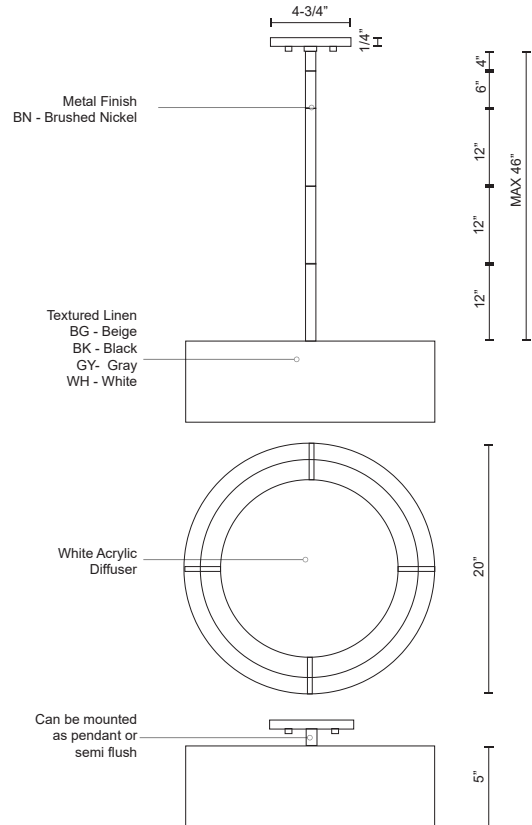

PD7920-GY
Gray

PD7920-BK
Black

PD7920-BG
Beige

PD7920-WH
White

SPECIFICATION DETAILS

* For custom options, consult factory for details.

Fixture Dimensions	D20" x H5"
Light Source	AC LED Module
Wattage	30W
Total Lumens	2380lm
Delivered Lumens	BG-1367lm; BK-1291lm; WH-1383lm;
Voltage	120V
Color Temperature	3000K
CRI (Ra)	90CRI
Optional Color Temps	2700K - 5000K Available, Minimum Order Quantities Apply
LED Rated Life	50,000 hours
Dimming	100% - 10%, ELV Dimmer (Not Included)
Diffuser Details	White Acrylic Diffuser
Shade Details	Textured Linen
Adjustable	Yes
Wire Length	60"
Minimum Hang Height	12"
Rod Length	46" Max (3x12" + 1x6" + 1x4")
Location	Dry
Warranty	5 Years
Canopy Dimensions	D4-3/4" x H1/4"
CEC Title 24 JA8	JA8-19 Available