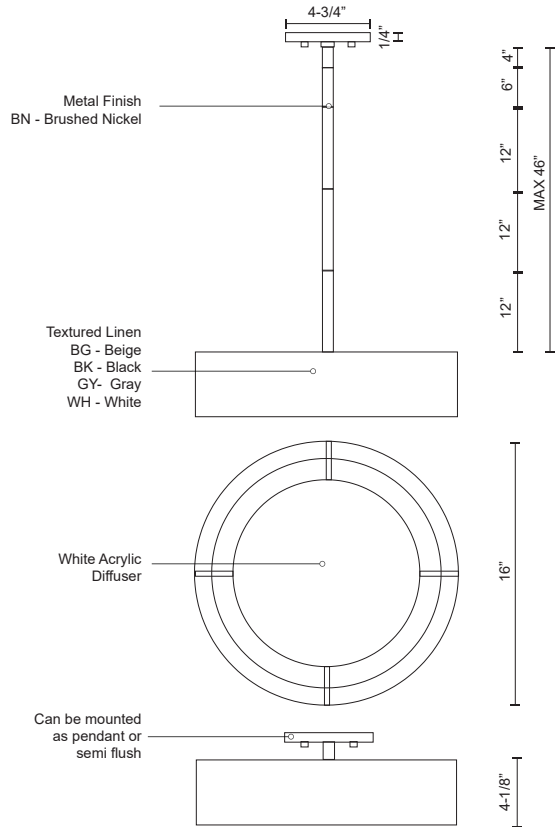

PD7916-GY
Gray

PD7916-BK
Black

PD7916-BG
Beige

PD7916-WH
White

SPECIFICATION DETAILS

* For custom options, consult factory for details.

Fixture Dimensions	D16" x H4-1/8"
Light Source	AC LED Module
Wattage	25W
Total Lumens	2125lm
Delivered Lumens	BG-1103lm; BK-980lm; WH-1050lm;
Voltage	120V
Color Temperature	3000K
CRI (Ra)	90CRI
Optional Color Temps	2700K - 5000K Available, Minimum Order Quantities Apply
LED Rated Life	50,000 hours
Dimming	100% - 10%, ELV Dimmer (Not Included)
Diffuser Details	White Acrylic Diffuser
Shade Details	Textured Linen
Adjustable	Yes
Wire Length	60"
Minimum Hang Height	10"
Rod Length	46" Max (3x12" + 1x6" + 1x4")
Location	Dry
Warranty	5 Years
Canopy Dimensions	D4-3/4" x H1/4"
CEC Title 24 JA8	JA8-19 Available